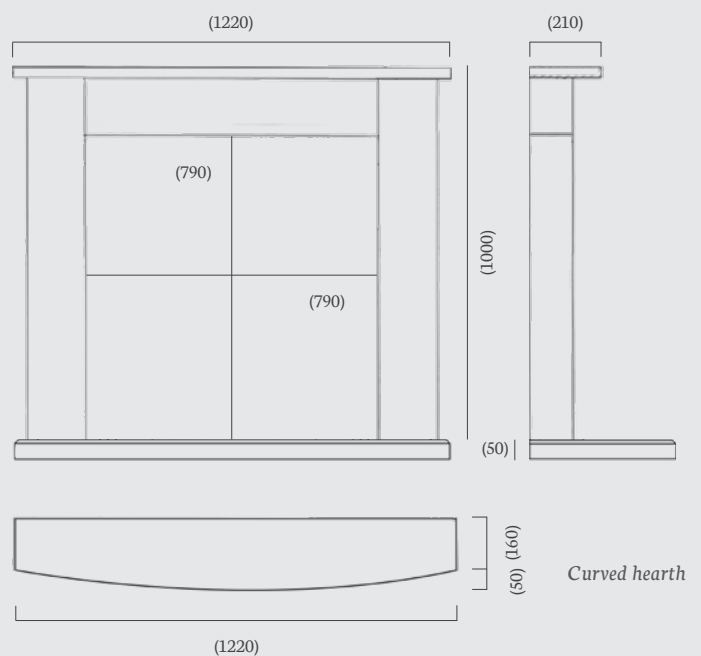

Empire 48"

The Empire suite has been designed with a gently curved top shelf and hearth for a softer appearance that seamlessly blends into your room.

Pictured to the left in Corinthian Stone with the Stratos gas fire and Abri fireframe in brushed copper. Pictured above in Portuguese Limestone with the Pulsar gas fire with log effect fuel bed and Mizar fireframe in black.

Standard Rebate: 1" & 3"

Stocked in: Portuguese Limestone & Corinthian Stone

Made to Measure: Available in Portuguese Limestone, Aegean Limestone & Corinthian Stone