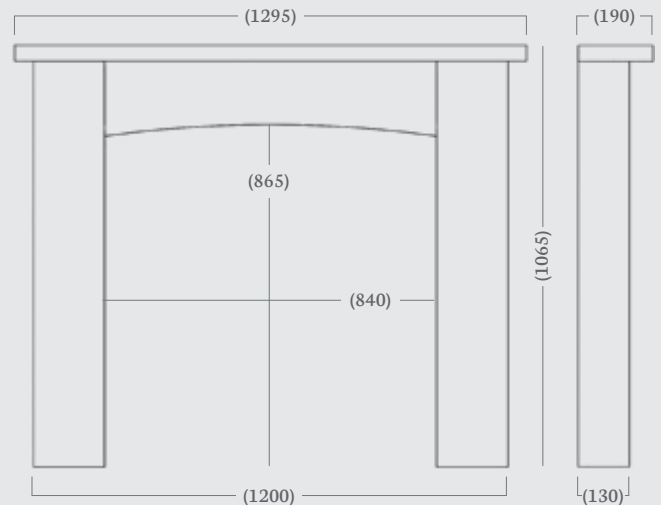

No matter how small or large your chimney breast, whether you'd like to change the overall size of your fireplace, make the shelf wider or reduce the rebate size, we can deliver a completely tailored service. Simply look out for the Made to Measure logo on our mantels throughout this brochure.

Curved top shelf and header

 made to measure

made to
measure

Corinthian Stone

Alban 51”

(51” Dimensions)

One of the latest additions to the Capital Collection, the Alban features clean lines with a sophisticated soft curved shelf and header, designed to be paired with a Capital Eco stove.

Stocked in: Aegean Limestone, Corinthian Stone

Made to Measure available in: Aegean Limestone, Corinthian Stone and Portuguese Limestone

made to
measure

Appledore 48" & 54"

(48", 54" Dimensions)

A simple yet sophisticated design, the Appledore features an elegant curved top shelf which differentiates it from similar period mantels and gives it a more contemporary feel.