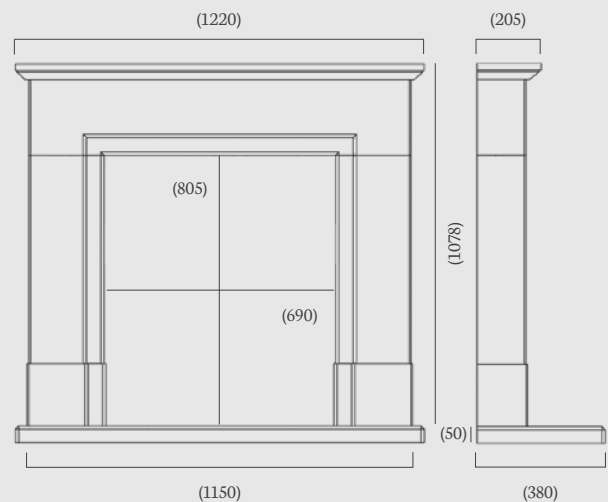

ambient
lights
available
on mantel

Aegean Limestone

Acombe 48”

(48” dimensions)

The Acombe suite, pictured to the left in Portuguese Limestone with the Corvar inset gas fire and perfectly paired with the Halo black fireframe.

Pictured above in Barley White micromarble with made to measure slips to fit the stunning Design Line 500 inset gas fire and Black Glass interior.

Standard Rebate: 1” & 3”

Stocked in: Portuguese Limestone & Barley White

Made to Measure: Available in Portuguese Limestone, Aegean Limestone & Corinthian Stone