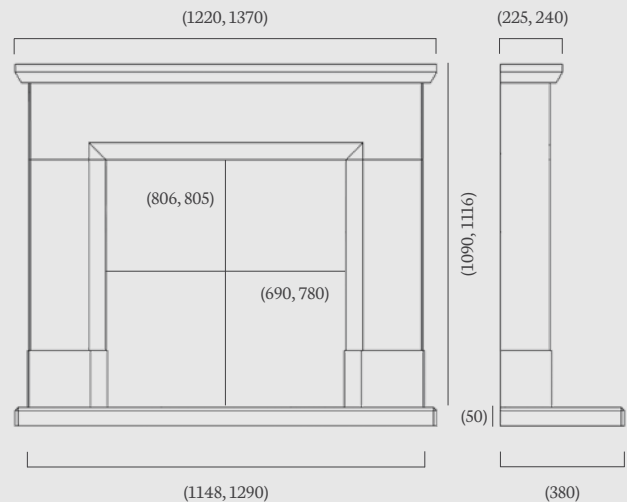

Parrona 48" & 54"

(48", 54" dimensions)

Possessing a substantial shelf, thickset body and impressive foot blocks, the Parrona suite is a real statement piece for any home. The Parrona 48" suite is pictured to the left in Corinthian Stone with the Pulsar coal effect inset gas fire and Mizar fireframe in dark lustre. Above, the Parrona 48" is pictured in Portuguese Limestone with a custom slip set featuring the contemporary DL500 gas fire with black glass interior.

Standard Rebate: 1" & 3"

Stocked in: Portuguese Limestone & Corinthian Stone

Made to Measure: Available in Portuguese Limestone, Aegean Limestone & Corinthian Stone