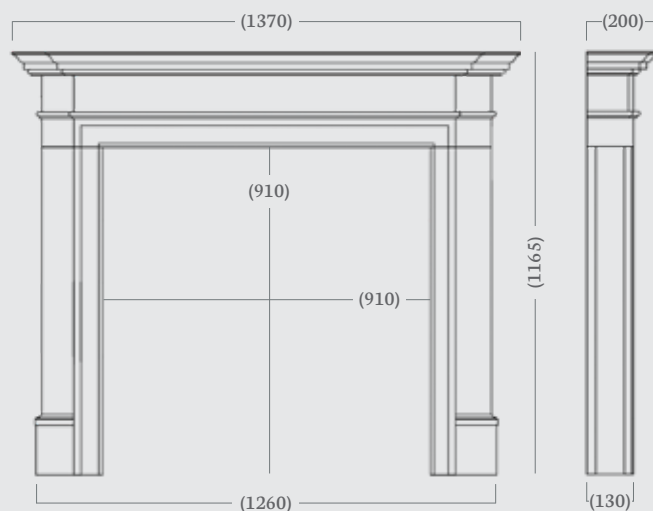

Washington 54”

A classical and complex design influenced by the early Georgian period, the Washington will provide character, charm and elegance to your living room. The Washington's sophisticated design complements an array of interior options.

The Washington 54” is pictured to the left in Aegean Limestone with a matching Aegean Limestone slip set and hearth and a DL800 gas fire with black glass interior. Above, the Washington is pictured in Carrara Marble with a polished Classic fascia, black reeded fireboard chamber and polished Danbury firebasket.

Standard Rebate: 3”

Stocked in: Aegean Limestone, Carrara Marble

Made to Measure available in: Aegean Limestone, Corinthian Stone and Portuguese Limestone