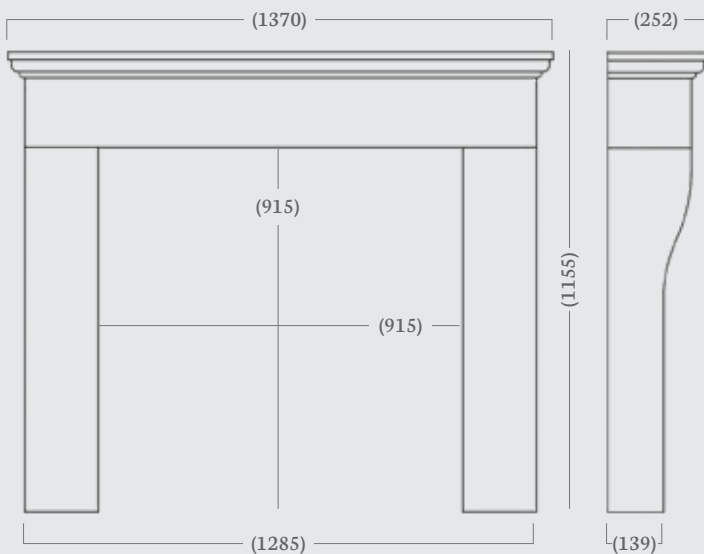

Standard Rebate: 1"

Stocked in: Corinthian Stone

Made to Measure available in: Aegean Limestone, Corinthian Stone and Portuguese Limestone

(54" Dimensions)

made to
measure

Hampton 59"

The Hampton takes inspiration from the Queen Anne period with its lavish curves and neat lines. Featuring a generously proportioned bolection, 59" shelf width and unembellished foot blocks, the Hampton encompasses grandeur through simplicity and elegance. This mantel is perfect for larger rooms and chimney breasts.