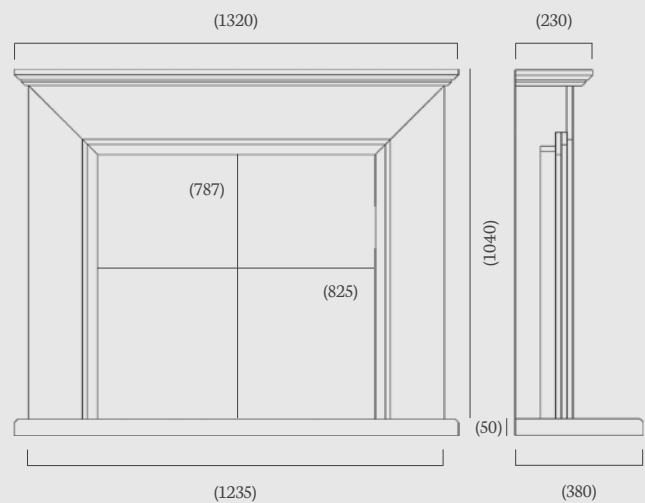

ambient
lights
available on
mantel

Lyrel 52"

The Lyrel suite is the perfect choice for those seeking a perfectly balanced, consistent and contemporary style mantel. Simple yet elegant, the Lyrel offers a surround that is both robust and delicate in design.

The Lyrel 52" is pictured to the left in Portuguese Limestone with the Pulsar coal effect inset gas fire and Mizar fireframe in antique brass. Above, the Lyrel 52" is pictured in Corinthian Stone with the Pulsar coal effect inset gas fire and Halo fireframe.

Standard Rebate: 1" & 3"
Stocked in: Portuguese Limestone & Corinthian Stone
Made to Measure: Available in Portuguese Limestone, Aegean Limestone & Corinthian Stone