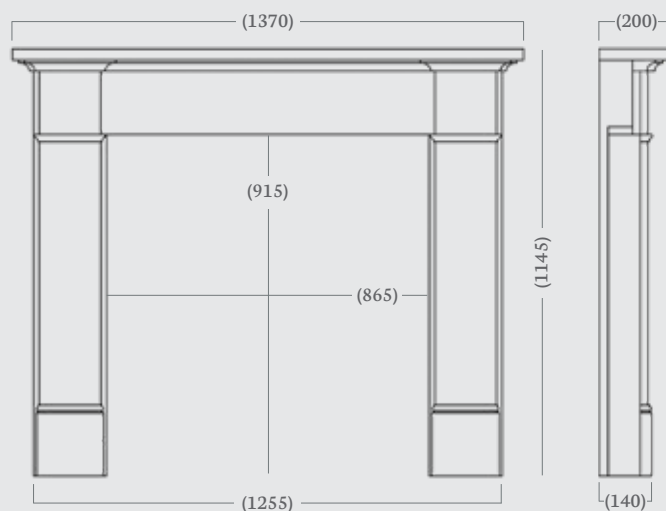

Silsoe 54"

(54" Dimensions)

A contemporary take on our popular Hersham mantel, the Silsoe combines modern detailing with a Victorian edge. This surround features subtle tapering to the leg detail and decorative shelf mouldings to incorporate a classic and simple column style to the design.

The Silsoe 54" is pictured to the left in Aegean Limestone with a black reeded fireboard chamber, Vega Edge 200SL Eco multi fuel stove and honed granite hearth. Above, the Silsoe 54" is pictured in Carrara Marble with a black Harlington cast insert and polished granite hearth.

Standard Rebate: 1"

Stocked in: Aegean Limestone, Carrara Marble

Made to Measure available in: Aegean Limestone, Corinthian Stone and Portuguese Limestone