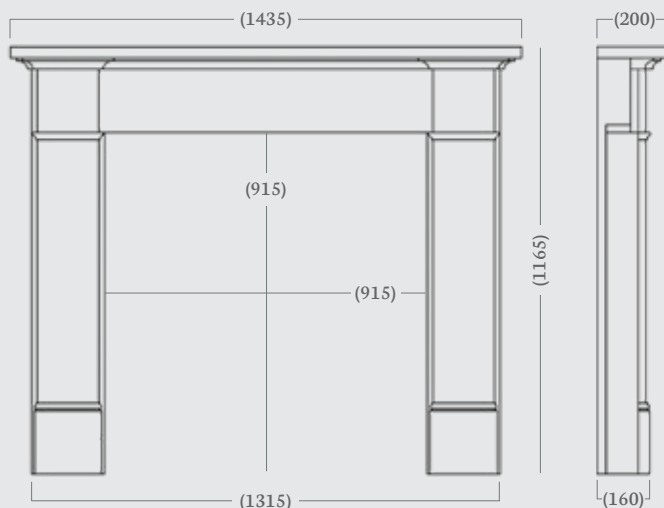

With a 57 inch shelf width, intricate details and timeless design, the Silsoe is sure to make a statement in any room.

The Silsoe 57" is pictured to the left in Persian Grey Limestone with a Barnwell highlight cast insert, coal effect gas fire and polished granite hearth.

Standard Rebate: 1"

Stocked in: Persian Grey Limestone

Made to Measure: Not available on this mantel

(57" Dimensions)

made to
measure

Swinford 48"

(48" Dimensions)

The Swinford mantel comprises simple symmetrical lines to achieve a timeless shape that will complement your surrounding modern or period decor. The Tudor style arch adds a touch of grandeur to this classic design.