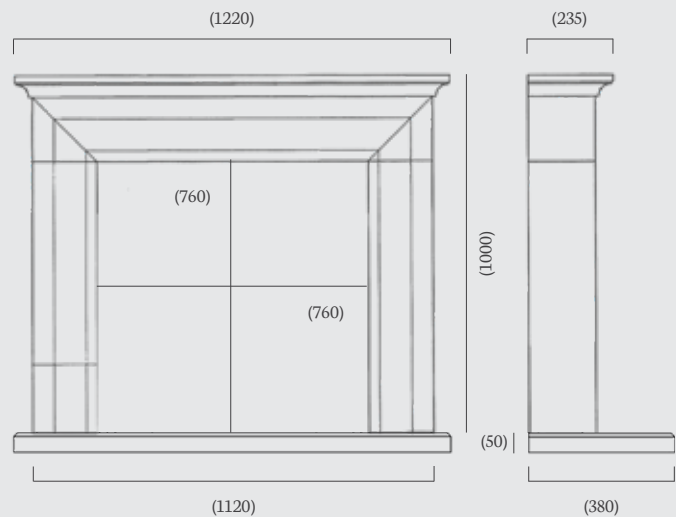

Broadmere Electric Suite

The Broadmere Electric Suite comes complete with the Solution e^{tronic} 560 slimline fire and is designed to fit on a flat wall, instantly creating a complete fireplace. This versatile suite can be fitted with or without the top shelf to create two different looks.

Available in Corinthian Stone (above) or Portuguese Limestone (left) from stock, the Broadmere can also be supplied in Aegean Limestone (special order).

The Solution e^{tronic} 560 slimline fire is remote controlled, features 8 flame colour options, 7 fuel bed colour settings and is supplied with hand decorated logs.