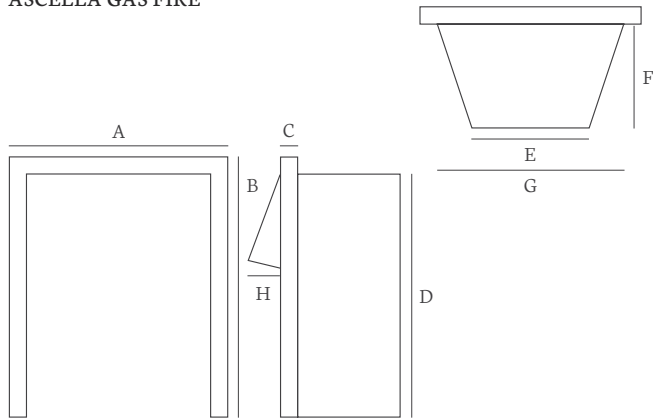

ASCELLA GAS FIRE

	ABRI	CAPELLA	FLARE	MIZAR	PROVIDENT	HALO	TRIM & FRET
A	520	520	520	520	590	602	510
B	655	615	635	615	740	662	610
C	80	75	75	75	85	104	85
D	545	545	545	545	545	545	545
E	270	270	270	270	270	270	270
F	185	185	185	185	185	185	185
G	390	390	390	390	390	390	390
H	50	45	40	45	70	45	50