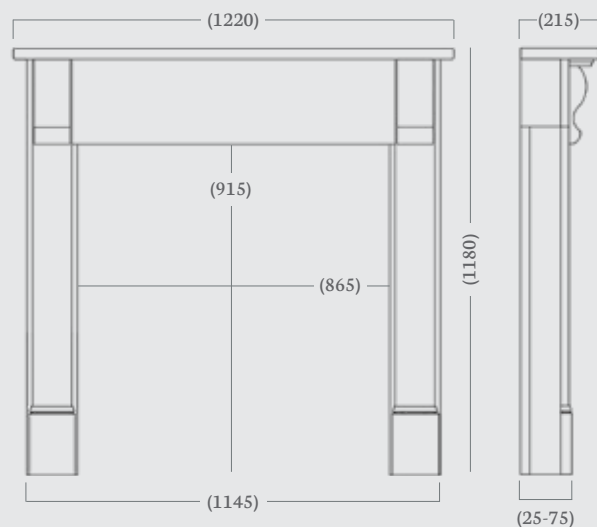

Wingfield 48"

A simple and classic design, the Wingfield sits perfectly in a traditional home for a cosy and warm ambience.

Handcrafted in Britain, the Wingfield is pictured here with a black Burcott cast insert, decorative gas fire and honed granite hearth.

Standard Rebate: Adjustable 1" to 3"

Stocked in: Antique Pine Timber

Made to Measure: Available