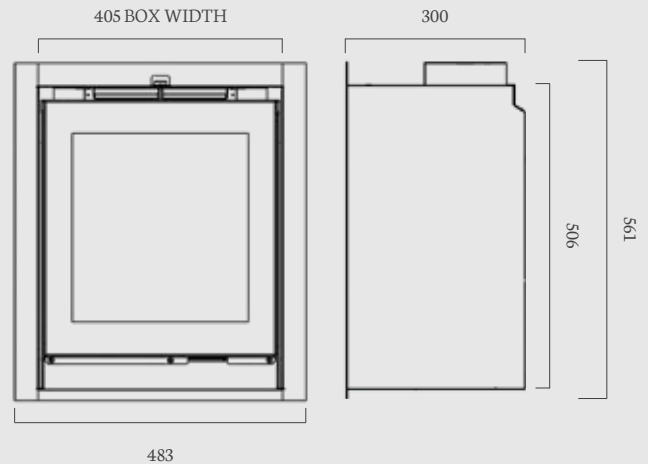

Design Line 400 Gas Inset Fire

Contemporary styling with sleek design features, Design Line is a high performance range with a fully sequential remote control. The DL400 comprises a modern Black Glass chamber, a high definition log effect fuel bed and is available with an optional three or four sided trim and fret.

Model:	DL400 Inset Gas Fire
Efficiency:	81%
Fuel:	Natural Gas
Interior:	Black Glass Chamber
Rated Output:	4kW
Flue Size:	Min 125mm
Control:	Hand-held Remote with Manual Override