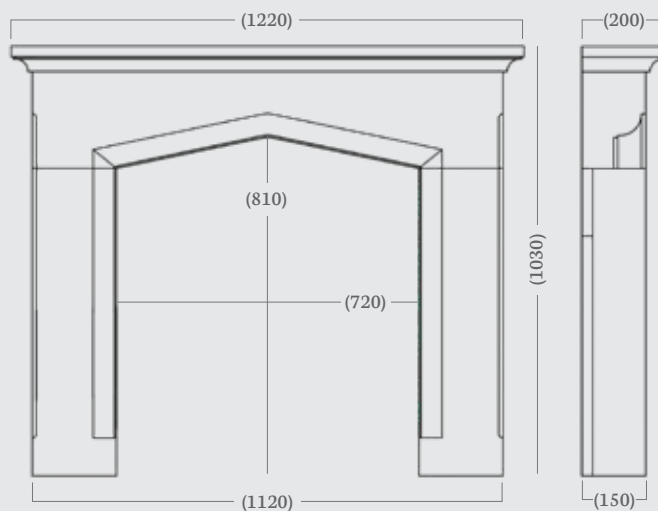

Swinford 48"

(48" Dimensions)

The Swinford mantel comprises simple symmetrical lines to achieve a timeless shape that will complement your surrounding modern or period decor. The Tudor style arch adds a touch of grandeur to this classic design.

The Swinford 48" is pictured to the left in Aegean Limestone with a rustic brick chamber, Bassington Eco Skirted multi fuel stove and honed granite hearth.

Standard Rebates: 1" & 3"

Stocked in: Aegean Limestone, Portuguese Limestone

Made to Measure available in: Aegean Limestone, Corinthian Stone and Portuguese Limestone