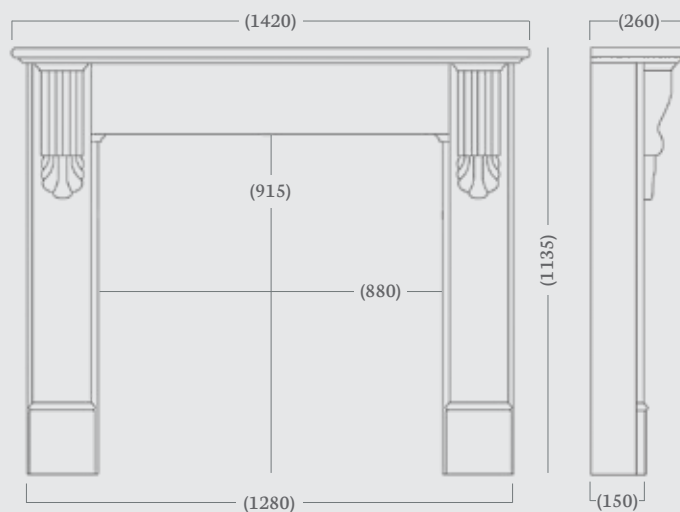

Standard Rebate: 3”

Stocked in: Aegean Limestone, Carrara Marble

Made to Measure: Not available on this mantel