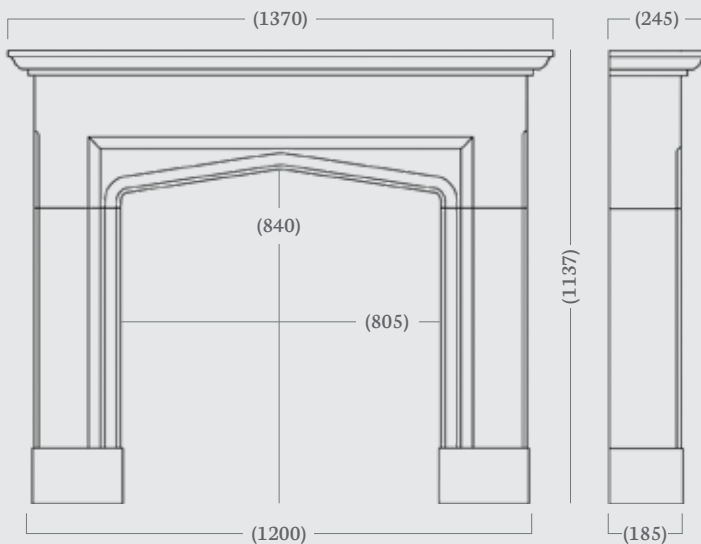

Astwick 54"

A stunning addition to our fireplace collection, the Astwick mantel is inspired by the Tudor period. This mantel features a delicate yet striking shallow arched header. The Astwick also boasts strength and definition, achieved from incorporating substantial foot blocks and a generous overall depth into the design.

The Astwick 54" is pictured here in Corinthian Stone with a matching chamber and hearth. To create this clean yet cosy look, the Astwick has been perfectly paired with the Bassington Eco Baseline multi fuel stove in warm white enamel.

Standard Rebate: 1"

Stocked in: Corinthian Stone

Made to Measure available in: Aegean Limestone, Corinthian Stone and Portuguese Limestone