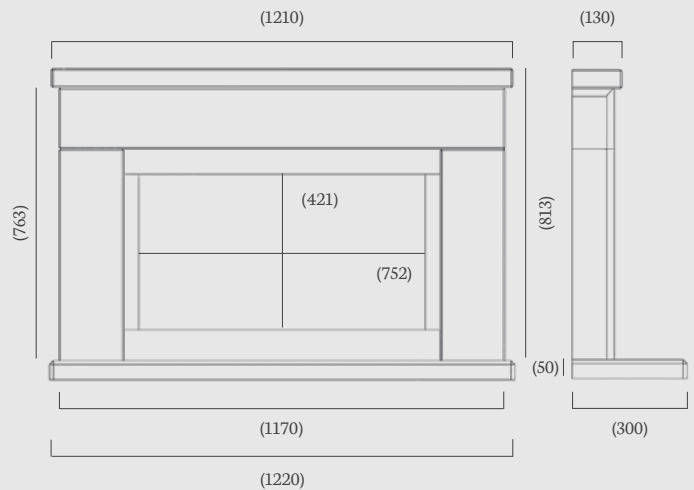

Catarina 700

(Catarina 700 dimensions)

A simplistic yet beautiful henge style mantel, designed to perfectly fit our superior DL700 gas fire as pictured here with a black glass and brick interior.

If you are seeking a minimal design, the Catarina can even be fitted without the top shelf as pictured to the left.

Standard Rebate: 1"

Stocked in: Portuguese Limestone

Made to Measure: Available in Portuguese Limestone, Aegean Limestone & Corinthian Stone