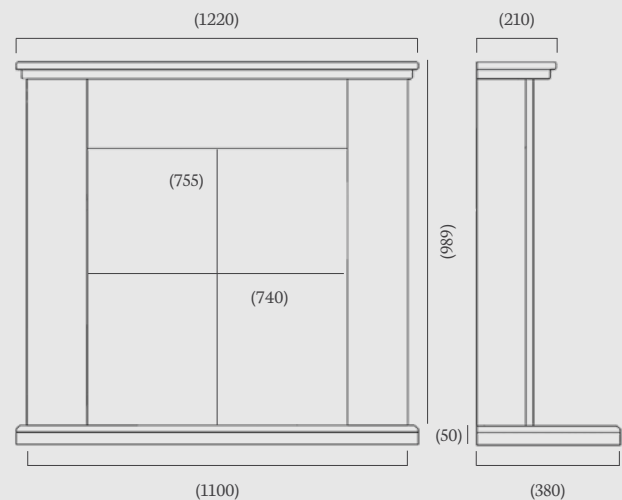

ambient
lights
available on
mantel

Avelar 48"

(48" dimensions)

The Avelar suite, pictured to the left in Aegean Limestone with ambient lighting, Pulsar inset gas fire and Mizar polished fireframe.

Pictured above in Portuguese Limestone with ambient lighting, Stratos inset gas fire and Abri brushed copper fireframe.

Standard Rebate: 1" & 3"

Stocked in: Portuguese Limestone

Made to Measure: Available in Portuguese Limestone, Aegean Limestone & Corinthian Stone