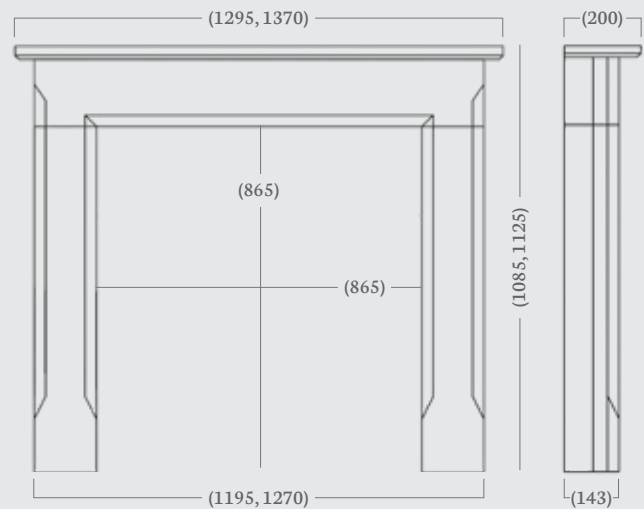

made to measure

Lingwood 51" & 54"

(51", 54" Dimensions)

The Lingwood is one of our most popular mantels, offering a modern and minimalistic design perfectly proportioned with elegant fluted legs.

The Lingwood 51" is pictured to the left in Corinthian Stone with a rusty slate chamber, Bassington Eco multi fuel stove and honed granite hearth. Above, the Lingwood 54" is pictured in Aegean Limestone featuring the DL500 gas fire with brick interior with a polished granite slip set and hearth.

Standard Rebate: 3"

Stocked in: Corinthian Stone, Aegean Limestone

Made to Measure available in: Aegean Limestone, Corinthian Stone and Portuguese Limestone