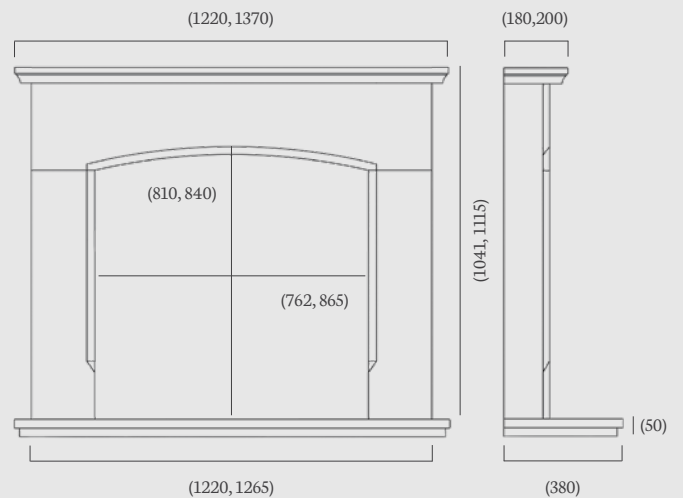

Peniche 48" & 54"

(48", 54" dimensions)

The Peniche suite features a subtle arch, naturally leading the eyes towards the fire within.

The Peniche 54" is pictured to the left in Portuguese Limestone with the SLE40i log effect electric inset fire and contemporary brass fascia. Above, the Peniche 48" suite is pictured in Corinthian Stone with the Corvar inset gas fire and Capella fireframe in dark lustre.

Standard Rebate: 1" & 3"

Stocked in: Portuguese Limestone & Corinthian Stone

Made to Measure: Available in Portuguese Limestone, Aegean Limestone & Corinthian Stone