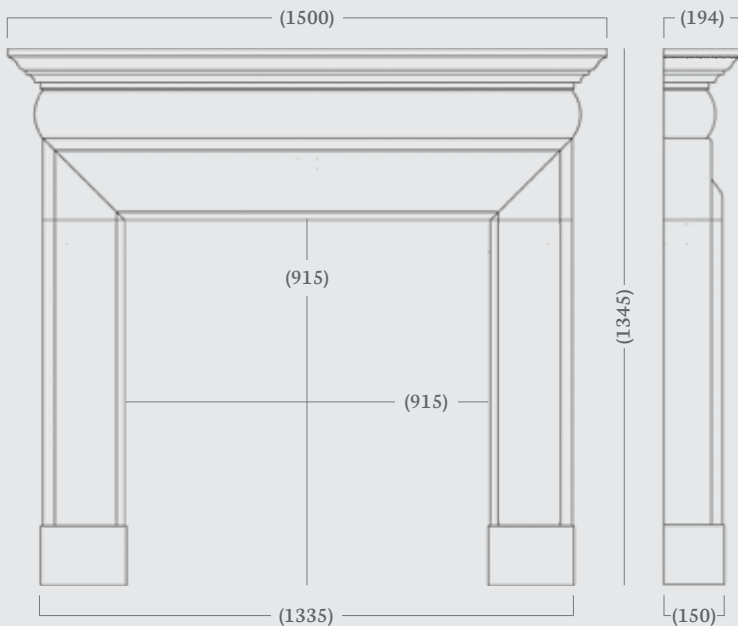

Standard Rebate: 1"

Stocked in: Corinthian Stone

Made to Measure available in: Aegean Limestone, Corinthian Stone and Portuguese Limestone

(54" Dimensions)

made to
measure

Hampton 59"

The Hampton takes inspiration from the Queen Anne period with its lavish curves and neat lines. Featuring a generously proportioned bolection, 59" shelf width and unembellished foot blocks, the Hampton encompasses grandeur through simplicity and elegance. This mantel is perfect for larger rooms and chimney breasts.

Standard Rebate: 1"

Stocked in: Aegean Limestone

Made to Measure available in: Aegean Limestone, Corinthian Stone and Portuguese Limestone

(59" Dimensions)

made to
measure

Hanwell 54"

A contemporary, imposing mantel with a delicate rounded shelf profile and elegant solid foot blocks, the Hanwell is perfect for both traditional and contemporary settings.