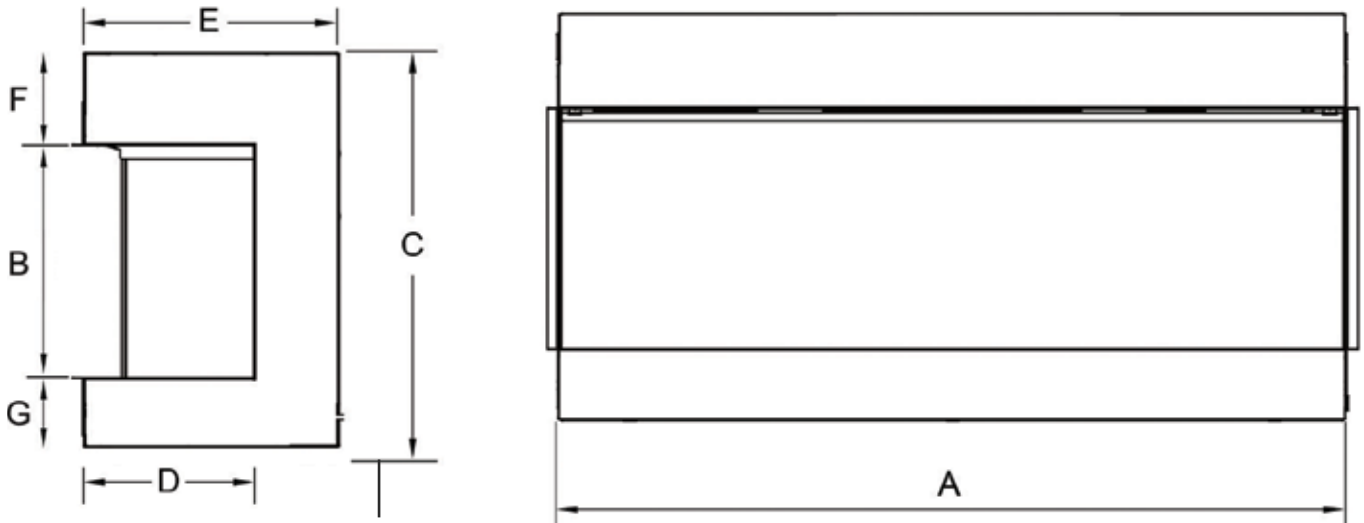

etronic 560, 800 & 1500 SLIMLINE FIRES

	A	B	C*	D	E	F	G*
etronic 560	567	550	786	N/A	125	139	87
etronic 800	815	400	603	163	217	99	87
etronic 1500 SLIMLINE	1516	400	603	163	217	99	87

Dimensions stated are in millimetres and may be subject to a small tolerance variation