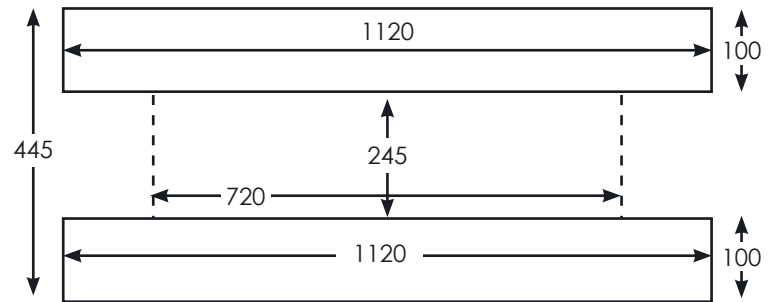

Tamarin Suite

DEPTH: 305mm Hearth / 255mm Header