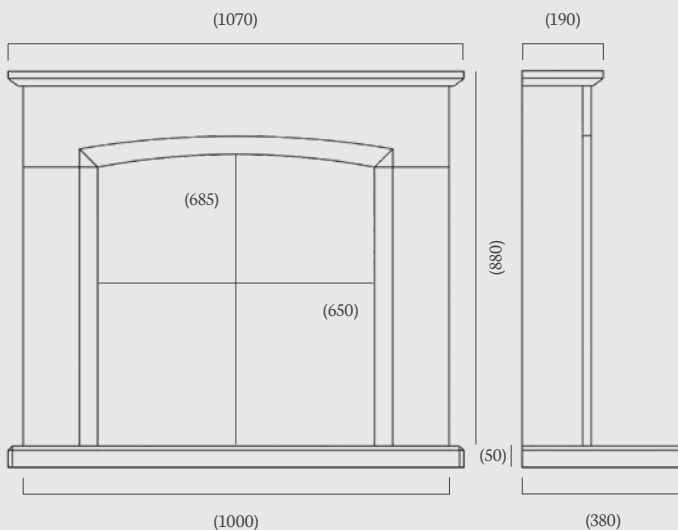

Holwell 42"

The Holwell suite delivers a blissful balance of simplicity and elegance with its ultra-clean lines and subtle arch opening. This petite suite will certainly provide a striking focal point to your living space.

The Holwell 42" Portuguese Limestone suite is pictured to the right with a custom slip set featuring the contemporary DL500 gas fire with black glass interior.

Standard Rebate: 1" & 3"

Stocked in: Portuguese Limestone

Made to Measure: Available in Portuguese Limestone, Aegean Limestone & Corinthian Stone

(42" dimensions)