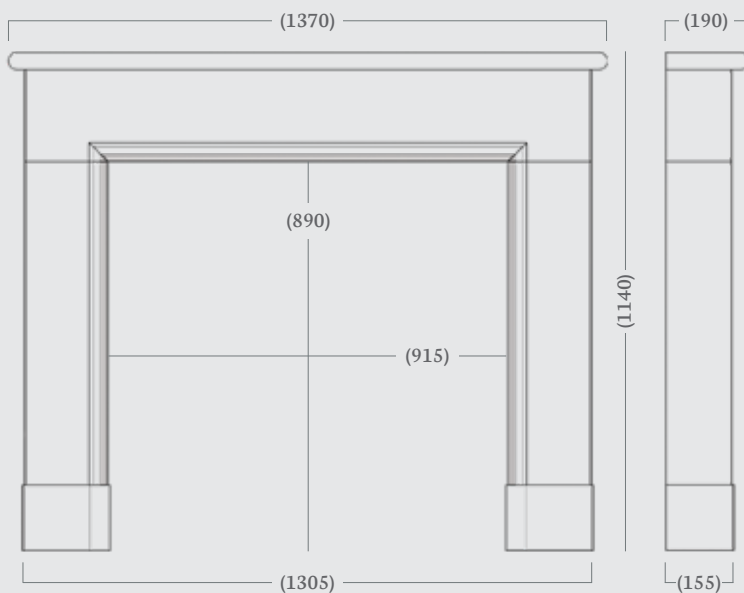

Hanwell 54"

A contemporary, imposing mantel with a delicate rounded shelf profile and elegant solid foot blocks, the Hanwell is perfect for both traditional and contemporary settings.

The Hanwell 54" is pictured here in Aegean Limestone. Its rectangular features perfectly blend the fire and Oxford highlight fascia with the SLE40i inset electric fire (log effect) and Mizar polished fireframe.

Standard Rebate: 3"

Stocked in: Aegean Limestone

Made to Measure available in: Aegean Limestone, Corinthian Stone and Portuguese Limestone

(54" Dimensions)