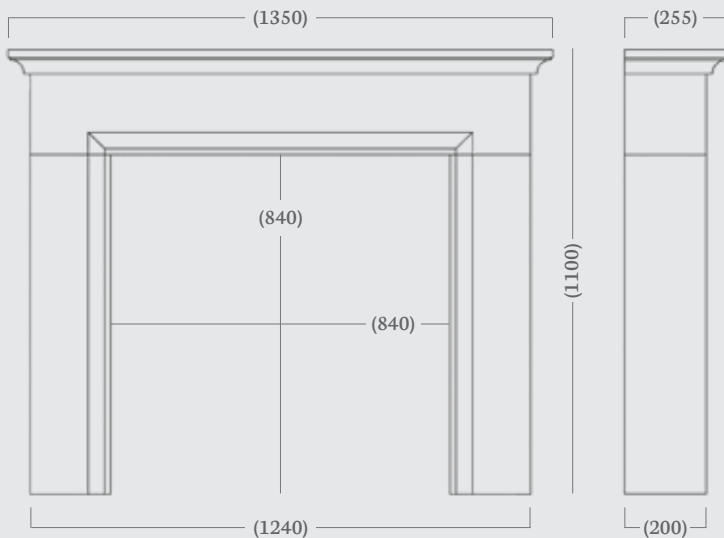

Helston 53"

One of the newest editions to our Capital Collection, the Helston is a beautifully simple and elegant mantel. This mantel has been proportionally designed to suit our range of Eco 2022 stoves, nonetheless, the charming and timeless design of the Helston means it is a perfect choice for contemporary or traditional settings.

The Helston 53" is pictured here in Corinthian Stone, a natural material that has a rich grain texture and colour which provides warmth and character to your home. For a classic and sophisticated look, it has been partnered with the Pompeii brick chamber, Bassington Eco Skirted multi fuel stove and honed granite.

Standard Rebate: 1"

Stocked in: Corinthian Stone & Aegean Limestone

Made to Measure available in: Aegean Limestone, Corinthian Stone and Portuguese Limestone

(53" Dimensions)