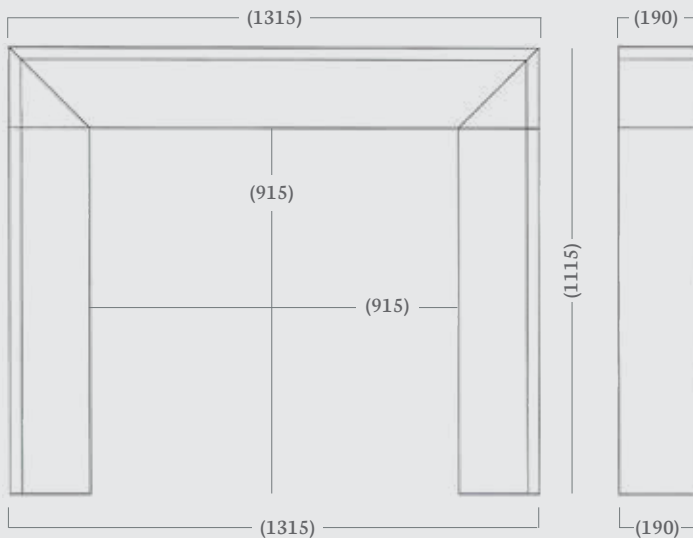

Made to Measure available in: Aegean Limestone, Corinthian Stone and Portuguese Limestone

(52" Dimensions)

made to
measure

made to
measure

Aegean Limestone

Mentmore 44”

(44” Dimensions)

The Mentmore is a compact and stylish mantel, designed to offer a contemporary and minimalistic 'henge' style surround for those with smaller rooms and fireplace chambers.