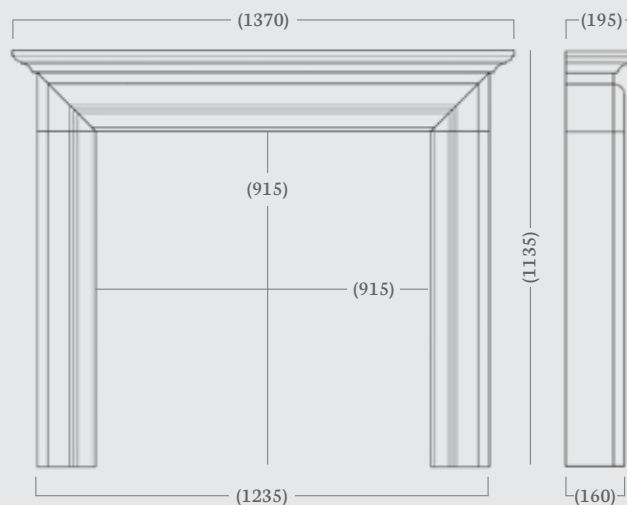

Colby 54"

The Colby 54", a beautifully classic mantel, elegantly crafted to flaunt simple, ultra-clean lines without being overtly minimal.

Pictured here with polished granite slips, black reeded fireboard chamber, Coral firebasket and polished granite hearth, slabbed for solid fuel.

Standard Rebate: 3"

Stocked in: Aegean Limestone

Made to Measure available in: Aegean Limestone, Corinthian Stone and Portuguese Limestone