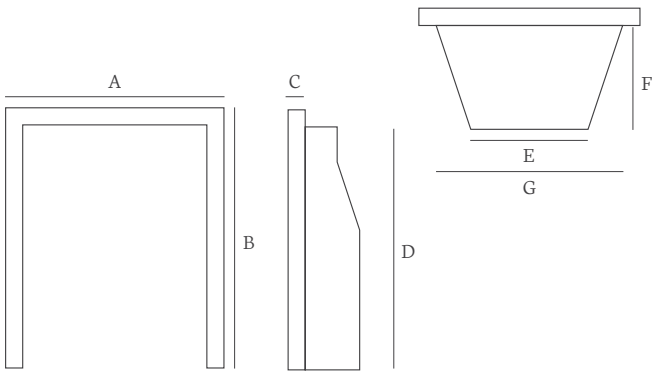

STRATOS GAS FIRE

	ABRI	CAPELLA	FLARE	MIZAR	PROVIDENT	HALO	TRIM & FRET
A	520	520	520	520	590	602	510
B	655	615	635	615	740	662	610
C	80	75	75	75	85	104	25
D	551	551	551	551	551	551	551
E	236	236	236	236	236	236	236
F	145	145	145	145	145	145	145
G	402	402	402	402	402	402	402