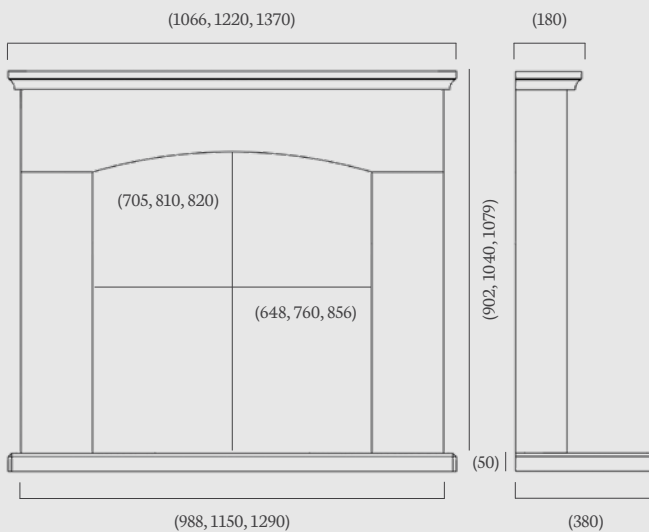

Standard Rebate: 1" & 3"

Stocked in: Portuguese Limestone

Made to Measure: Available in Portuguese Limestone, Aegean Limestone & Corinthian Stone

Faro 42", 48" & 54"

One of our best selling suites, the Faro features a beautifully subtle Roman arch and complimentary curved shelf.

If you're looking for a suite that can complement a pioneering electric fire or a traditional gas fire, the Faro will effortlessly compliment your home.

Available in three different sizes as standard (42", 48" and 54"), the Faro can also be supplied with ambient lighting for that additional feeling of homely warmth.

Made to Measure: Available in Portuguese Limestone, Aegean Limestone & Corinthian Stone

(42", 48", 54" dimensions)

ambient
lights
available on
mantel

made to
measure

42" Portuguese Limestone

made to
measure