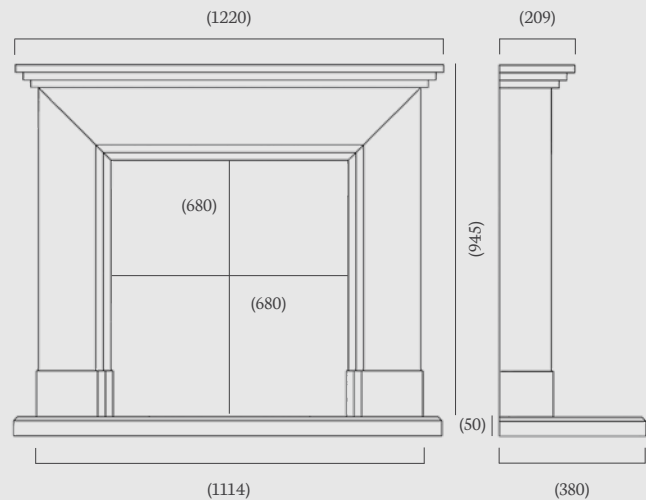

Dalton 48"

Featuring a triple stepped shelf and matching inlay design, the Dalton suite is a simple yet elegant addition to any room. The Dalton 48" suite in Portuguese Limestone is pictured to the left with the SLE40i electric inset fire and Mizar antique brass fireframe. Above, the Dalton is pictured with the DL400 gas fire and a contemporary four sided trim.

Standard Rebate: 1" & 3"

Stocked in: Portuguese Limestone

Made to Measure: Available in Portuguese Limestone, Aegean Limestone & Corinthian Stone