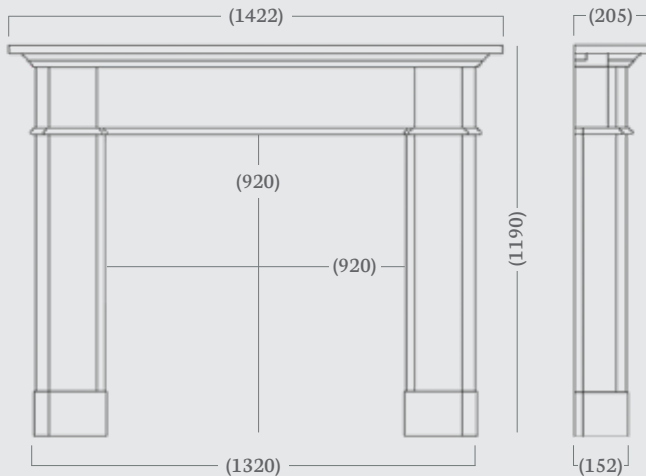

Winterfold 56"

A classic timber mantel, the Winterfold is beautifully handcrafted in Britain and can be colour matched to your individual requirements. If you'd like a tone that corresponds with your existing furniture, or you fancy a contrasting colour that really stands out from your walls, our colour matching service can help, so you get complete control over the look and feel of your fireplace.

The Winterfold is pictured here in Blenheim Grey (a standard colour) with a black Leagrave cast insert and a honed granite hearth.

Standard Rebate: Adjustable 1" to 3"

Stocked in: Timber (colour matched to your requirements)

Made to Measure: Available

(56" Dimensions)