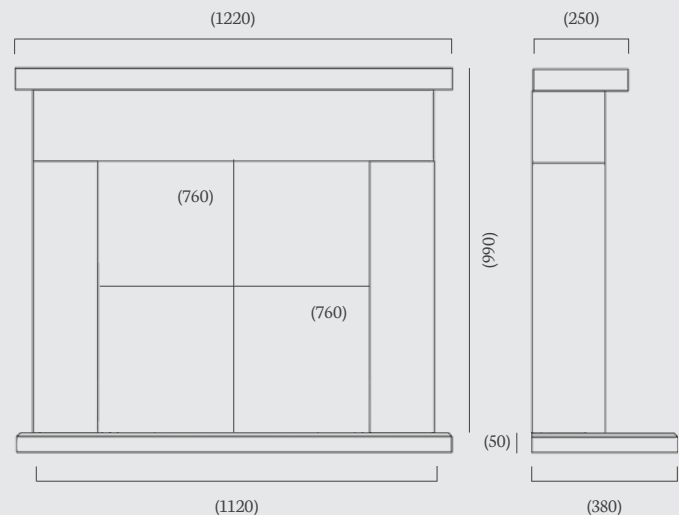

Denstone Electric Suite

The Denstone Electric Suite comes complete with the Solution e^{tronic} 560 slimline fire and is designed to fit on a flat wall, instantly creating a complete fireplace. This versatile suite can be fitted with or without the top shelf to create two different looks.

Available in Corinthian Stone (above) or Portuguese Limestone (left) from stock, the Denstone can also be supplied in Aegean Limestone (special order).

The Solution e^{tronic} 560 slimline fire is remote controlled, features 8 flame colour options, 7 fuel bed colour settings and is supplied with hand decorated logs.