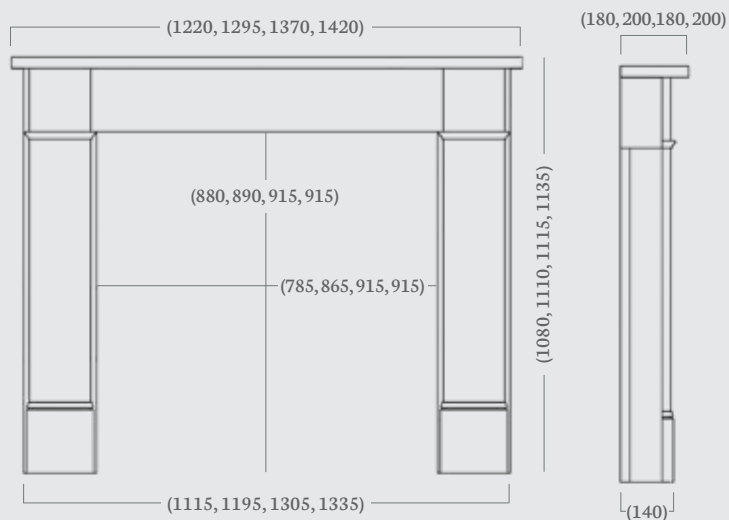

Hersham 48", 51", 54" & 56"

(48", 51", 54", 56" Dimensions)

One of our most popular mantels, the Hersham was inspired by the Victorian era and widely used in the 19th century. The Hersham is hugely versatile because of its classic, timeless design.

Pictured to the left is a Hersham in Aegean Limestone, Wandsworth cast iron insert in black and a polished granite hearth. Above, the Hersham is shown in Carrara Marble featuring a contemporary gas fire with a honed granite slip set and hearth.

Standard Rebate: 1" & 3"

Stocked in: Corinthian Stone (48", 54"), Aegean Limestone (48", 51", 54", 56"), Carrara Marble (54", 56")

Made to Measure available in: Aegean Limestone, Corinthian Stone and Portuguese Limestone