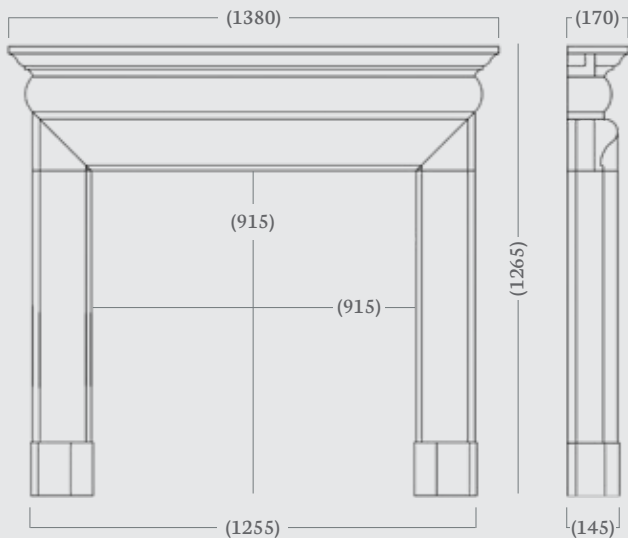

Made to Measure available in: Aegean Limestone, Corinthian Stone and Portuguese Limestone

(52" Dimensions)

made to
measure

made to
measure

Aegean Limestone

Mentmore 44”

(44” Dimensions)

The Mentmore is a compact and stylish mantel, designed to offer a contemporary and minimalistic 'henge' style surround for those with smaller rooms and fireplace chambers.

Standard Rebate: 1”

Stocked in: Corinthian Stone, Aegean Limestone

Made to Measure available in: Aegean Limestone, Corinthian Stone and Portuguese Limestone

Mulholland 54"

Characteristic of the 19th century, the beautifully crafted Mulholland emanates classicism. Curvaceous and smooth, this mantel can be fitted without the top shelf for a minimalistic design. Alternatively, it can be installed without the cushion to create a more traditional design.

Made to Measure available in: Aegean Limestone, Corinthian Stone and Portuguese Limestone

(54" Dimensions)

made to
measure

Carrara Marble

Nuffield 56”

(56” Dimensions)

This Victorian inspired mantel boasts beautifully handcrafted elaborate corbels as its defining feature. The Nuffield surround emanates classic elegance whilst being a versatile mantel that complements a range of different interior options.