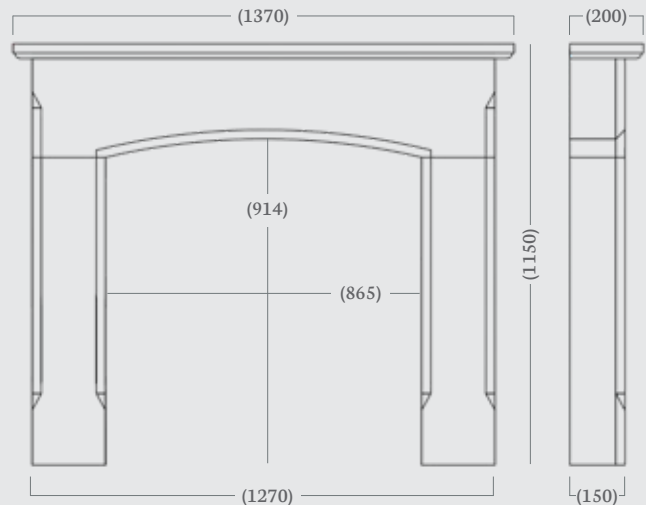

made to measure

Bellingham 54"

(54" Dimensions)

Featuring a beautiful Roman arch header, the Bellingham has been designed with a larger fireplace opening, perfect for drawing your attention to the roaring fire within.

The Bellingham 54" is pictured to the left in Corinthian Stone with a Pompeii brick chamber, honed granite hearth and Panamera Eco multi fuel stove. Above, the Bellingham is pictured with a riven slate chamber, polished granite hearth and Bassington Eco multi fuel stove.

Standard Rebate: 3"

Stocked in: Aegean Limestone, Corinthian Stone

Made to Measure available in: Aegean Limestone, Corinthian Stone and Portuguese Limestone