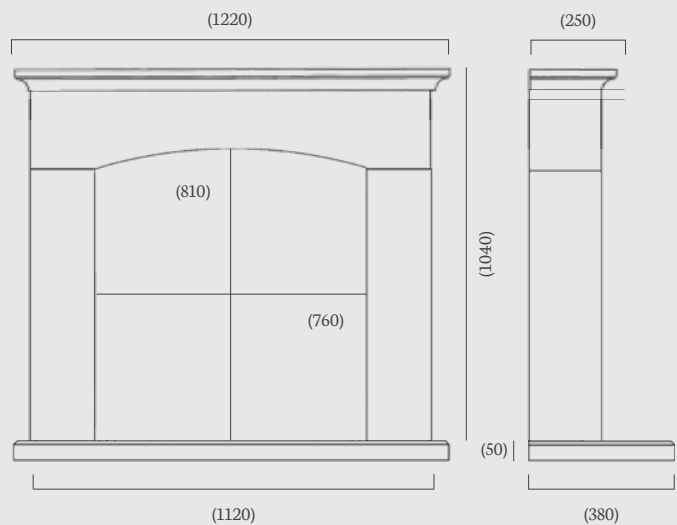

Risely Electric Suite

The Riseley Electric Suite comes complete with the Solution **e**tronic 560 slimline fire and is designed to fit on a flat wall, instantly creating a complete fireplace.

Available in Corinthian Stone (left) or Portuguese Limestone (above) from stock, the Denstone can also be supplied in Aegean Limestone (special order).

The Solution **e**tronic 560 slimline fire is remote controlled, features 8 flame colour options, 7 fuel bed colour settings and is supplied with hand decorated logs.