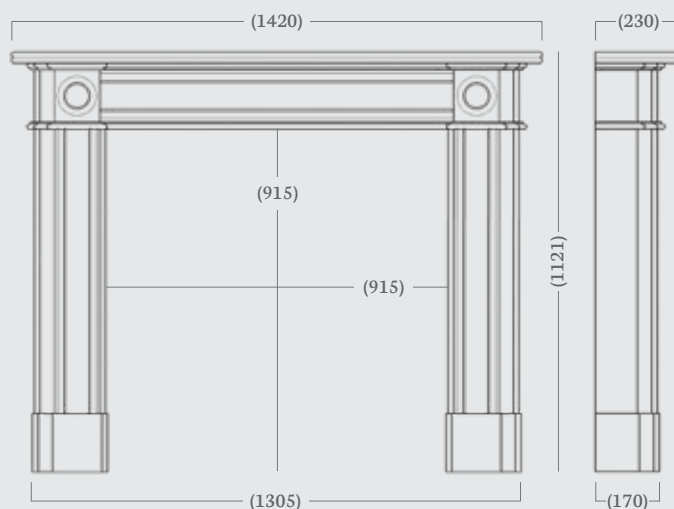

Hogarth 56”

(56” Dimensions)

The Hogarth is a beautifully handcrafted Georgian period mantel with delicately fluted legs and matching foot blocks. The intricate detailing on this surround makes an impressive statement in any home.

The Hogarth 56” is pictured to the left in Aegean Limestone with a fully polished Wandsworth cast iron insert and matching Aegean Limestone hearth. Above, the Hogarth is pictured in Carrara Marble with a highlight Provident cast iron back panel and fireframe, Pulsar coal effect inset gas fire and honed granite hearth.

Standard Rebate: 3”

Stocked in: Aegean Limestone, Carrara Marble

Made to Measure: Not available on this mantel