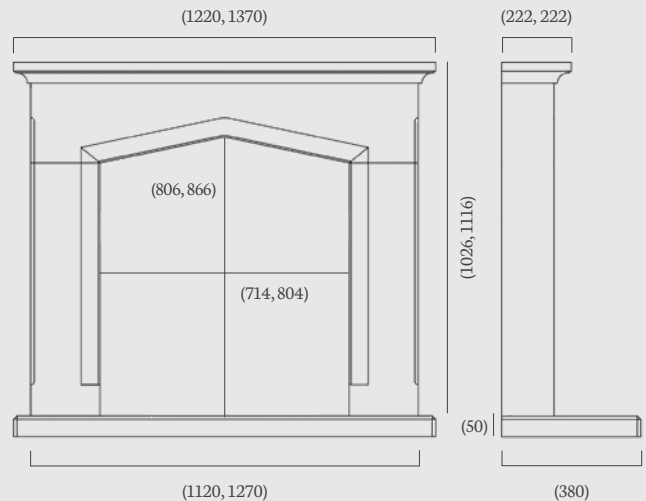

Swinford 48" & 54"

(48", 54" dimensions)

The Swinford suite delivers the classic Tudor arched opening. The addition of ambient lighting really accentuates the beautiful shape and subtle detailing of this suite.

The Swinford 48" is picture to the left in Corinthian Stone with the Pulsar coal effect inset gas fire and Halo fireframe. Above, the Swinford 54" is pictured in Portuguese Limestone with the Ascella glass fronted inset gas fire and polished Capella fireframe.

Standard Rebate: 1" & 3"

Stocked in: Portuguese Limestone & Corinthian Stone

Made to Measure: Available in Portuguese Limestone, Aegean Limestone & Corinthian Stone