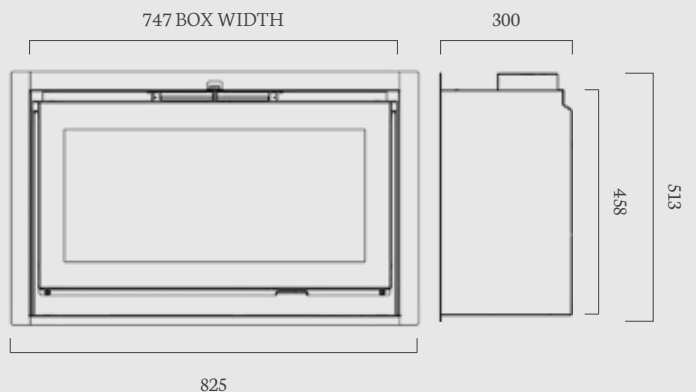

Design Line 700 Gas Inset Fire

Contemporary styling with sleek design features, Design Line is a high performance range with a fully sequential remote control. The DL700 comprises a modern choice of interiors including Black Glass or Brick effect and comes with a high definition log effect fuel bed as standard.

Model:	DL700 Inset Gas Fire
Efficiency:	87.2%
Fuel:	Natural Gas
Interior:	Black Glass or Brick Effect
Rated Output:	4.71kW
Flue Size:	Min 125mm
Control:	Hand-held Remote with Manual Override