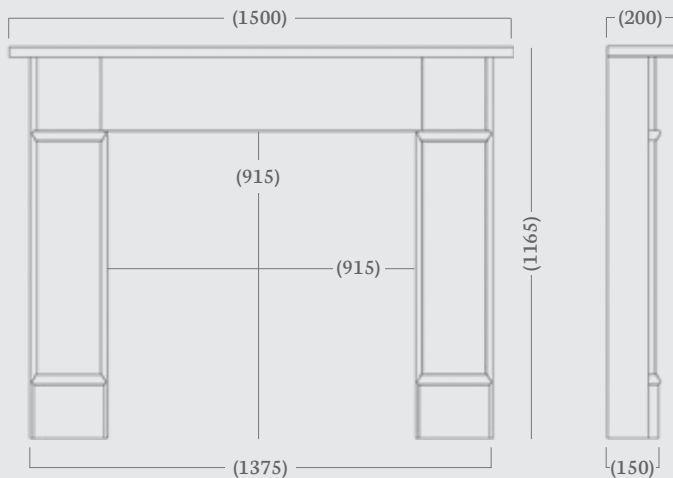

Wilton 59"

The Wilton comprises a flat Victorian inspired design with a large fire opening, providing the perfect frame for a characterful log burner or cast arched insert. With a generous 59" shelf width, the Wilton is perfect for rooms with large chimney breasts and high ceilings.

The Wilton 59" is pictured here in Aegean Limestone with the Wandsworth highlight cast insert and a polished granite hearth.

Standard Rebate: 1"

Stocked in: Aegean Limestone

Made to Measure available in: Aegean Limestone, Corinthian Stone and Portuguese Limestone

(59" Dimensions)