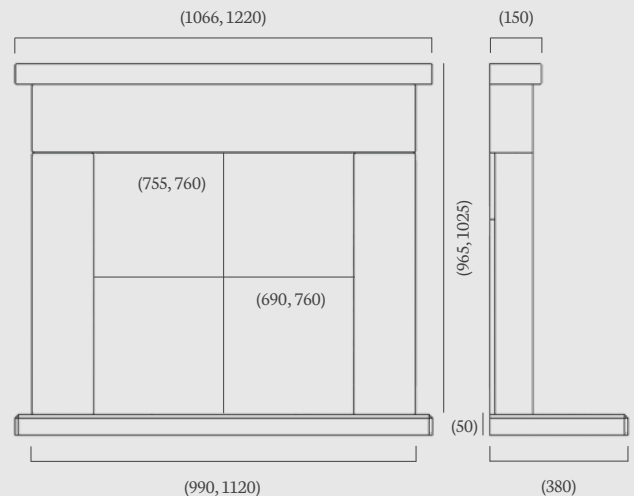

ambient
lights
available on
mantel

made to
measure

Belmonte 42" & 48"

(42", 48" dimensions)

The Belmonte suite, pictured to the left in 42" Aegean Limestone with ambient lighting and the stunning DL500 gas fire with brick interior.

Pictured above in 48" Portuguese Limestone with the DL400 inset gas fire with black glass interior.

Standard Rebate: 1" & 3"

Stocked in: Portuguese Limestone

Made to Measure: Available in Portuguese Limestone, Aegean Limestone & Corinthian Stone