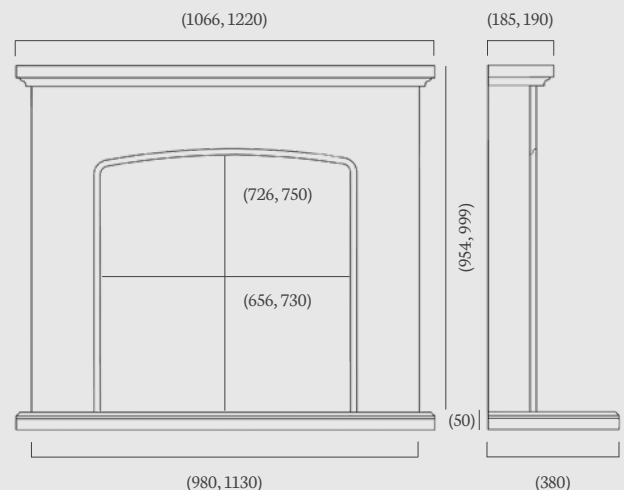

Murtosa 42" & 48"

(42", 48" dimensions)

The Murtosa suite boasts a delicately curved arch and stepped shelf. This effortless suite can be installed with ambient lighting to create a cosy and warm environment in your living space.

The Murtosa 48" suite is pictured to the left in Corinthian Stone with a Pulsar log effect inset gas fire and polished Mizar fireframe. Above, the Murtosa 42" is pictured in Portuguese Limestone with the SLE40i inset electric fire and polished Abri fireframe.

Standard Rebate: 1" & 3"

Stocked in: Portuguese Limestone & Corinthian Stone

Made to Measure: Available in Portuguese Limestone, Aegean Limestone & Corinthian Stone