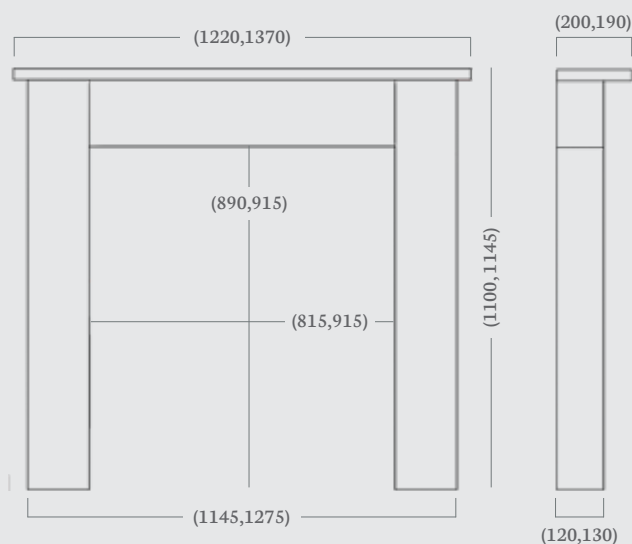

Appledore 48" & 54"

(48", 54" Dimensions)

A simple yet sophisticated design, the Appledore features an elegant curved top shelf which differentiates it from similar period mantels and gives it a more contemporary feel.

The Appledore 54" is pictured here in Aegean Limestone with a riven slate chamber and honed granite hearth, perfectly complimented by the Bassington Eco multi fuel stove.

Standard Rebate: 1"

Stocked in: Aegean Limestone

Made to Measure available in: Aegean Limestone, Corinthian Stone and Portuguese Limestone