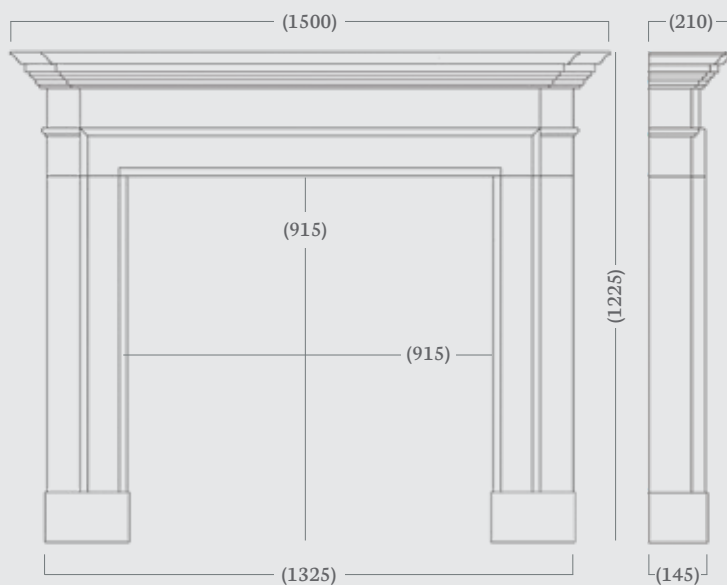

Clarence 59"

Influenced by the early Georgian period, the Clarence features an architectural front on plain foot blocks. Finished with a decorative step moulded shelf, the design of this mantel pays close attention to the lines and proportions of this elegant and stunning surround.

Handcrafted from Aegean Limestone, the Clarence 59" is pictured here with a contemporary glass fronted gas fire. For a consistent and sleek look, the Clarence has been paired with a matching Aegean Limestone slip set and hearth.

Standard Rebate: 1"

Stocked in: Aegean Limestone

Made to Measure available in: Aegean Limestone, Corinthian Stone and Portuguese Limestone

(59" Dimensions)