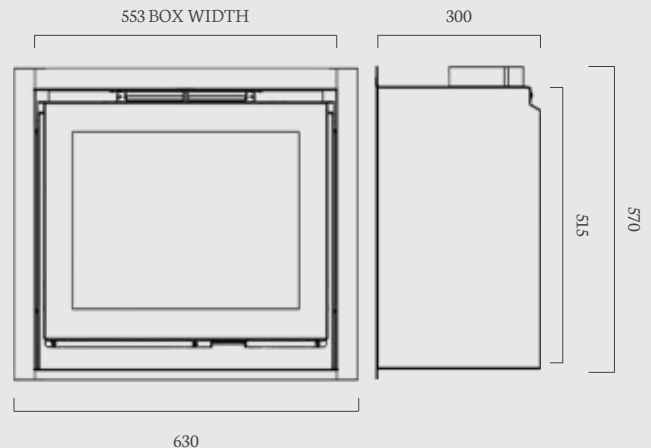

Design Line 500 Gas Inset Fire

Contemporary styling with sleek design features, Design Line is a high performance range with a fully sequential remote control. The DL500 comprises a modern choice of interiors including Black Glass or Brick effect and comes with a high definition log effect fuel bed as standard.

Model:	DL500 Inset Gas Fire
Efficiency:	80.6%
Fuel:	Natural Gas
Interior:	Black Glass or Brick Effect
Rated Output:	4kW
Flue Size:	Min 125mm
Control:	Hand-held Remote with Manual Override