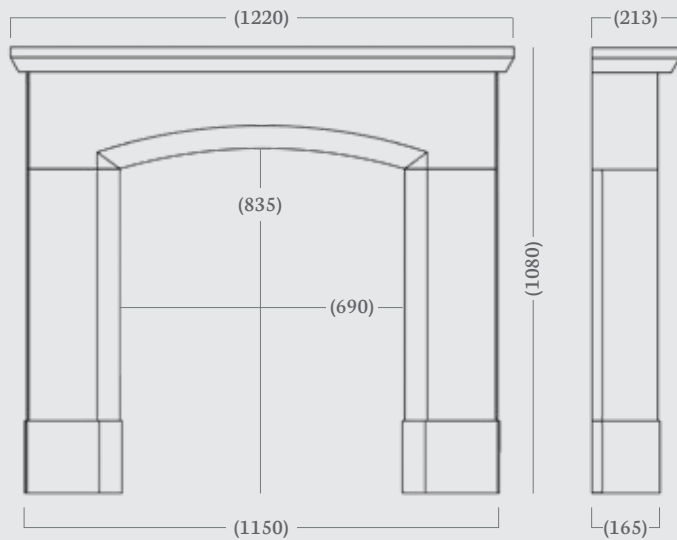

Standard Rebate: 3”

Stocked in: Aegean Limestone, Carrara Marble

Made to Measure: Not available on this mantel

Olvera 48"

With strong and robust features, a defined Roman arch and substantial foot blocks, the Olvera is ideal for customers who are seeking a feature fireplace but have a smaller fireplace opening.

(48" Dimensions)

made to
measure

made to
measure

Roseland 59"

The Roseland was inspired by the 1860 Victorian Classical Revival, featuring plain stepped jambs and block capitals. The Roseland has a 59" shelf width, making it perfect for those with larger rooms and chimney breasts.