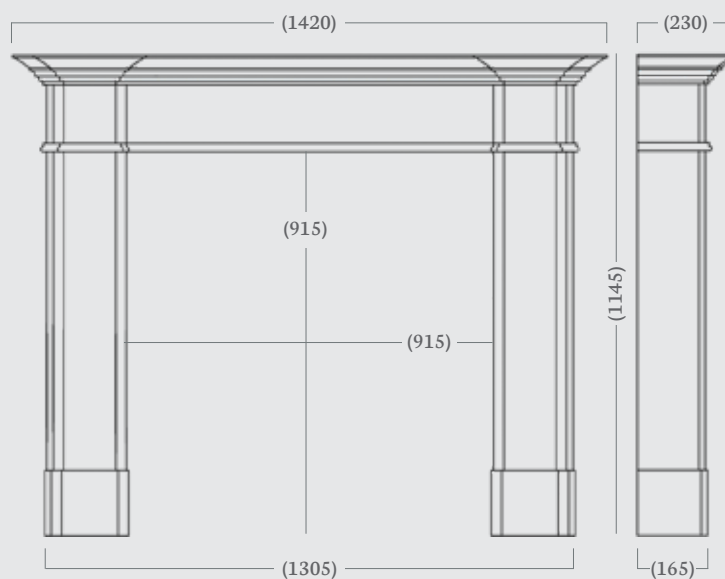

Balham 56"

A beautifully strong mantel, the Balham has been elegantly crafted to flaunt simple, ultra-clean lines. These design features make the Balham a perfect choice for both modern or traditional fireplace installations.

Creating a striking colour contrast, the Balham 56" is pictured here in Aegean Limestone with the Provident cast iron back panel and fireframe in black, a honed granite hearth and the Pulsar coal effect inset gas fire.

Standard Rebate: 3"

Stocked in: Aegean Limestone

Made to Measure available in: Aegean Limestone, Corinthian Stone and Portuguese Limestone

(56" Dimensions)