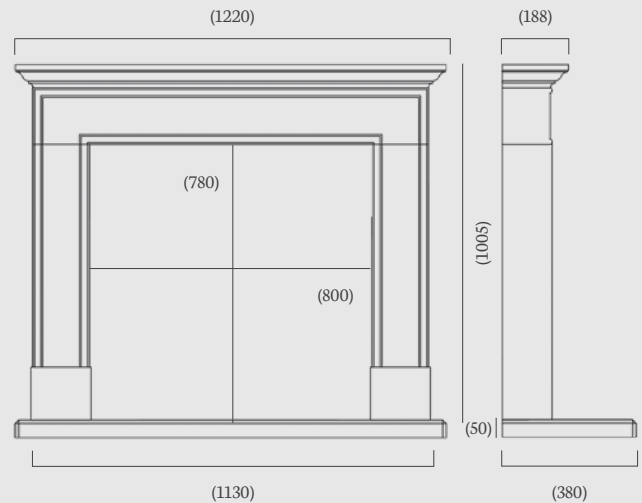

ambient
lights
available on
mantel

Wilbury 48"

(48" dimensions)

Elegantly crafted to flaunt simple, ultra-clean lines without being overly minimal, the Wilbury suite is both classic and sophisticated. The addition of ambient lighting creates a calm and serene feel.

The Wilbury 48" is pictured to the left in Portuguese Limestone with a Stratos inset gas fire and black Capella fireframe. Above, the Wilbury 48" is pictured in Aegean Limestone with the SLE40i coal effect inset electric fire and polished Elara fireframe.

Standard Rebate: 1" & 3"
Stocked in: Portuguese Limestone
Made to Measure: Available in Portuguese Limestone, Aegean Limestone & Corinthian Stone