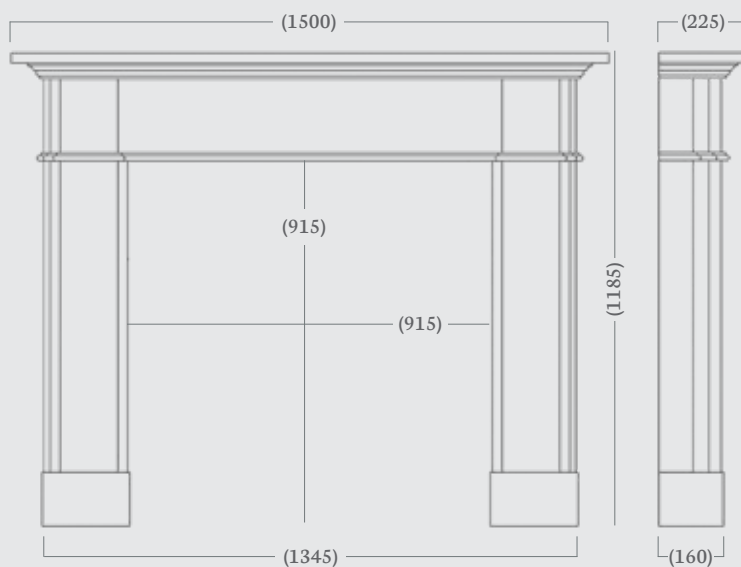

(48" Dimensions)

made to
measure

made to
measure

Roseland 59"

The Roseland was inspired by the 1860 Victorian Classical Revival, featuring plain stepped jambs and block capitals. The Roseland has a 59" shelf width, making it perfect for those with larger rooms and chimney breasts.

(59" Dimensions)

made to
measure

Carrara Marble

Silsoe 54"

(54" Dimensions)

A contemporary take on our popular Hersham mantel, the Silsoe combines modern detailing with a Victorian edge. This surround features subtle tapering to the leg detail and decorative shelf mouldings to incorporate a classic and simple column style to the design.