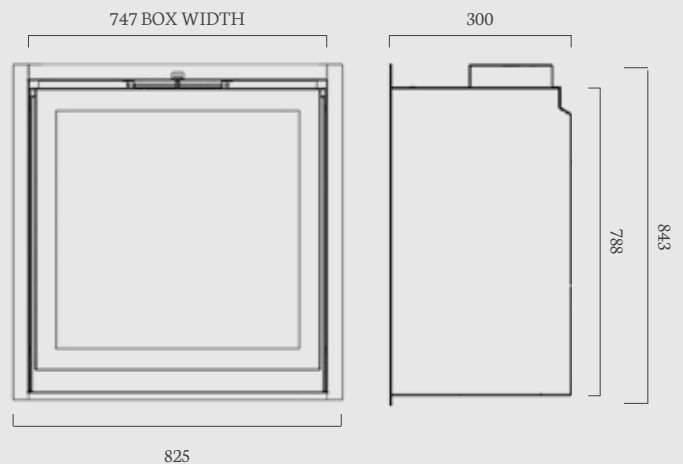

Design Line 800 Gas Inset Fire

Contemporary styling with sleek design features, Design Line is a high performance range with a fully sequential remote control. The DL800 comprises a modern choice of interiors including Black Glass or Brick effect and comes with a high definition log effect fuel bed as standard.

Model:	DL800 Inset Gas Fire
Efficiency:	78%
Fuel:	Natural Gas
Interior:	Black Glass or Brick Effect
Rated Output:	5.2kW
Flue Size:	Min 125mm
Control:	Hand-held Remote with Manual Override