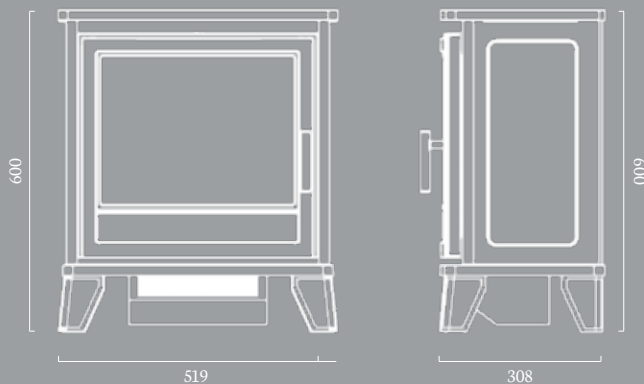

Bassington **e**tronic
electric stove