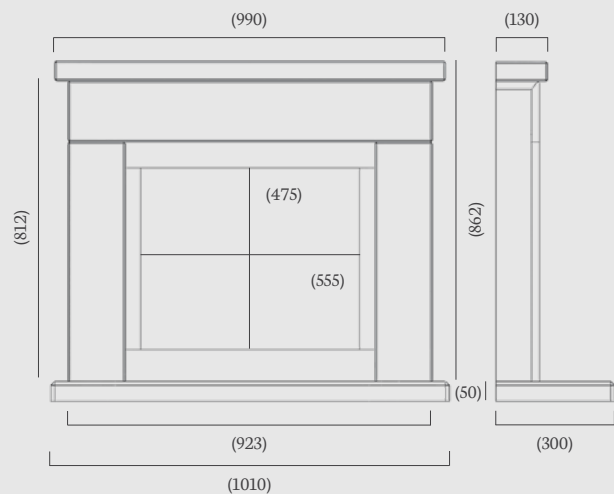

Catarina 500

(Catarina 500 dimensions)

A simplistic yet beautiful henge style mantel, designed to perfectly fit our superior DL500 gas fire as pictured here with a black glass and brick interior.

If you are seeking a minimal design, the Catarina can even be fitted without the top shelf as pictured above.

Standard Rebate: 1"

Stocked in: Portuguese Limestone

Made to Measure: Available in Portuguese Limestone, Aegean Limestone & Corinthian Stone