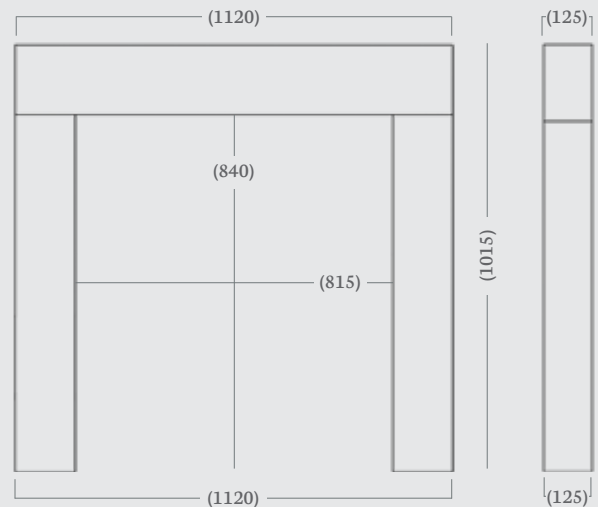

Mentmore 44”

(44” Dimensions)

The Mentmore is a compact and stylish mantel, designed to offer a contemporary and minimalistic 'henge' style surround for those with smaller rooms and fireplace chambers.

The Mentmore 44” is pictured on the left in Corinthian Stone displaying the DL400 gas fire with black glass interior, black three sided frame and black baltimore fret, a honed granite slip set and hearth. Above, the Mentmore is pictured in Aegean Limestone featuring the DL500 gas fire with black glass interior, a polished granite slip set and hearth.

Standard Rebate: 1”

Stocked in: Corinthian Stone, Aegean Limestone

Made to Measure available in: Aegean Limestone, Corinthian Stone and Portuguese Limestone