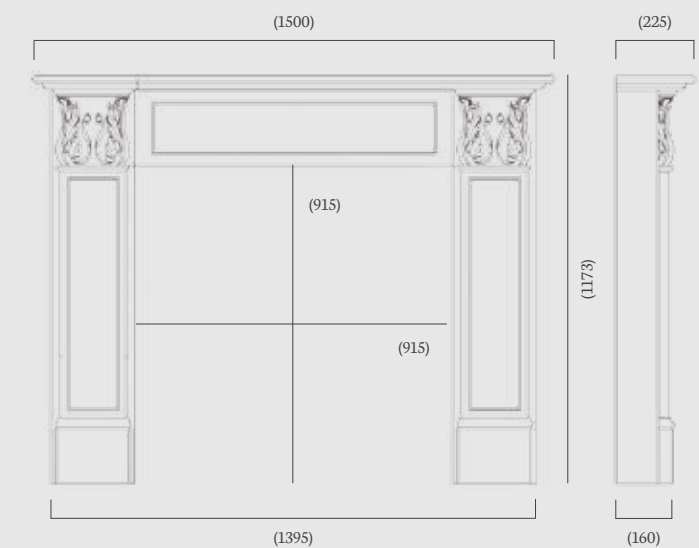

## Carisbrooke 59"

The Carisbrooke was inspired by classical Roman architecture featuring delicately carved acanthus leaves. Comprising a 59" shelf width, the Carisbrooke is perfect for those with larger rooms and chimney breasts.

Mantel Opening: 915 x 915 mm

Shelf Depth: 225 mm

Standard Rebate: 1"

Stocked in: Aegean Limestone

Made to Measure: Not available

(59" dimensions)

## Clarence 59"

Influenced by the early Georgian period, the Clarence features an architectural front on plain foot blocks, topped with a step moulded shelf, we have paid close attention to the lines and proportions of this stunning, elegant mantel.

Overall Mantel Size: 1500 x 1225 mm

Mantel Opening: 915 x 915 mm

Shelf Depth: 210 mm

Standard Rebate: 1"

Stocked in: Aegean Limestone

Made to Measure: Aegean, Corinthian & Portuguese Limestone

(59" dimensions)