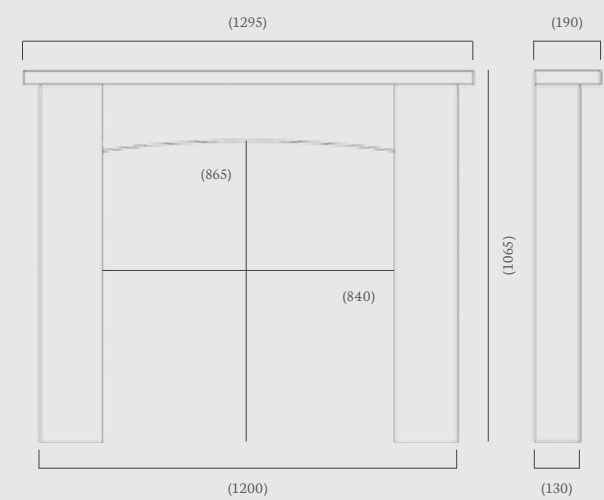

## Alban 51"

(51" dimensions)

One of the latest additions to the Capital Collection, the Alban features clean lines with a sophisticated soft curved shelf and header, designed to be paired with a Capital Eco stove.

Made to Measure: Aegean, Corinthian & Portuguese Limestone

Appledore 48" & 54" (48", 54" dimensions)

A simple yet sophisticated design, the Appledore features an elegant curved top shelf which differentiates it from similar period mantels and gives it a more contemporary feel.