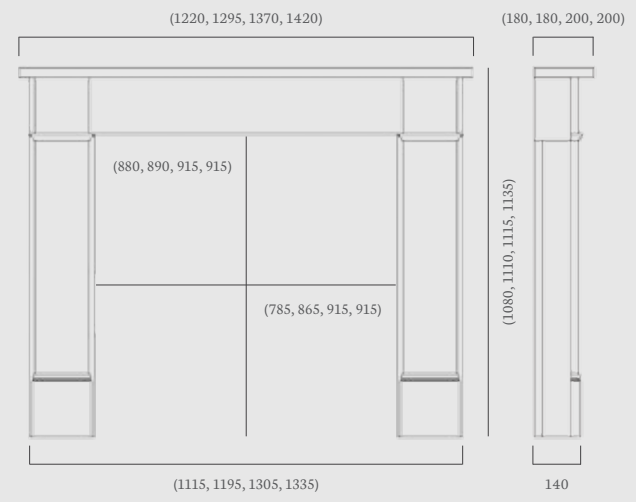

Her sham 48", 51", 54" & 56"

(48", 51", 54", 56" dimensions)

One of our most popular mantels, the Her sham was inspired by the Victorian era and widely used in the 19th century.

Pictured here in a range of stones and marbles with a variety of interior options from our contemporary DL500 inset gas fire on the left to a traditional Wandsworth cast iron insert pictured above.

Standard Rebates: 1" and 3"

Stocked in: Corinthian (48", 54"), Aegean (48", 51", 54", 56"), Liberty White (54"), Carrara Marble (54", 56")

Made to Measure: Corinthian, Aegean & Portuguese Limestone