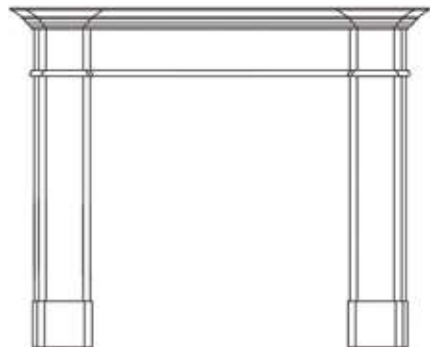

MANTEL OVERVIEW

ALBAN 51"

APPLEDORE 48" & 54"

ASTWICK 54"

COTTAGE 54"

HAMPTON 59"

HANWELL 54"

BALHAM 56"