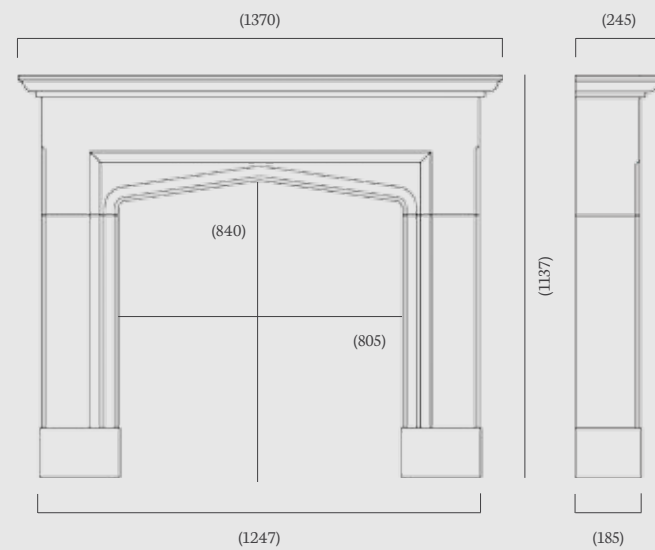

Mantel Opening: 840 x 795 mm

Shelf Depth: 245 mm

Standard Rebate: 1"

Stocked in: Corinthian Stone

Made to Measure: Corinthian, Aegean & Portuguese Limestone

(54" dimensions)

Overall Mantel Size: 1420 x 1145 mm

Mantel Opening: 915 x 915 mm

Shelf Depth: 230 mm

Standard Rebate: 3”

Stocked in: Aegean Limestone

Made to Measure: Aegean, Corinthian & Portuguese Limestone

(56” dimensions)