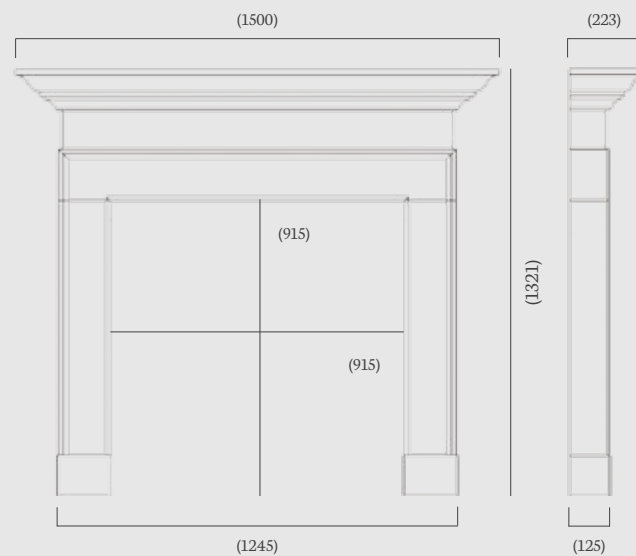

Overall Mantel Size: 1420 x 1145 mm

Mantel Opening: 915 x 915 mm

Shelf Depth: 230 mm

Standard Rebate: 3”

Stocked in: Aegean Limestone

Made to Measure: Aegean, Corinthian & Portuguese Limestone

(56” dimensions)

Mantel Opening: 915 x 915 mm

Shelf Depth: 223 mm

Standard Rebate: 1"

Stocked in: Aegean Limestone

Made to Measure: Aegean, Corinthian & Portuguese Limestone

(59" dimensions)

Aegean Limestone