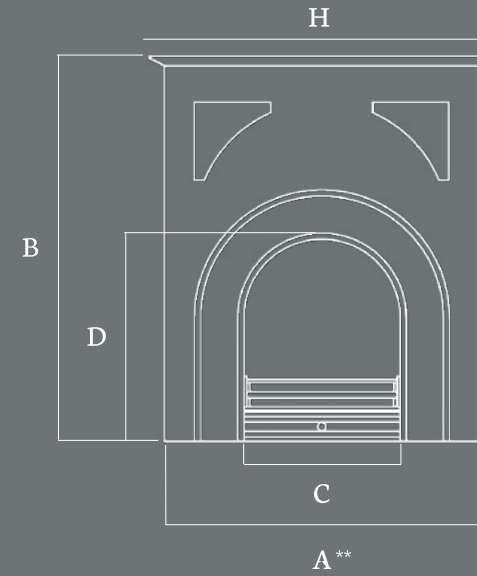

COMBINATION SIZES (MM)	A	B	C	D	H	I	J	K
FAIRBURN 48^W#	1015	1185	450	655	1200	570	710	215
GREENOCK*	780	1005	450	660	915	560	720	165
LANGLEY	1055	1220	415	545	1220	470	615	200
OAKLEY	735	990	345	595	915	410	600	160
OPAL	610	980	365	660	810	455	700	160
SYDENHAM*	990	1040	445	660	1205	560	720	165

ALL COMBINATIONS ARE AVAILABLE WITH GAS, SOLID FUEL & ELECTRIC FIRES (EXCLUDING THE OPAL WHICH IS NOT AVAILABLE WITH AN ELECTRIC FIRE)

Supplied with deeper back as standard
*Available with deeper back (as optional extra) for larger burning area
**Measurement A does not include lugs, each lug is 25mm