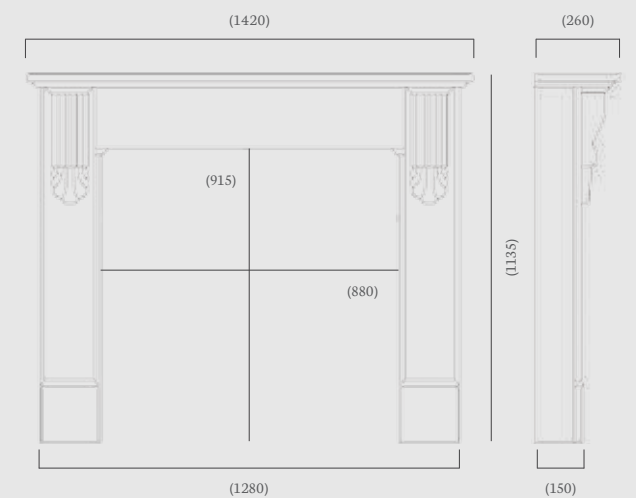

Nuffield 56"

(56" dimensions)

This Victorian period mantel design boasts beautifully handcrafted elaborate corbels as its defining feature.

The Nuffield is available in Aegean Limestone, Carrara Marble and Liberty White, a versatile mantel that complements a range of different interior options as pictured here from a log burner to a cast iron arch and contemporary gas fire.

Standard Rebate: 3"

Stocked in: Aegean Limestone, Carrara Marble, Liberty White

Made to Measure: Not available