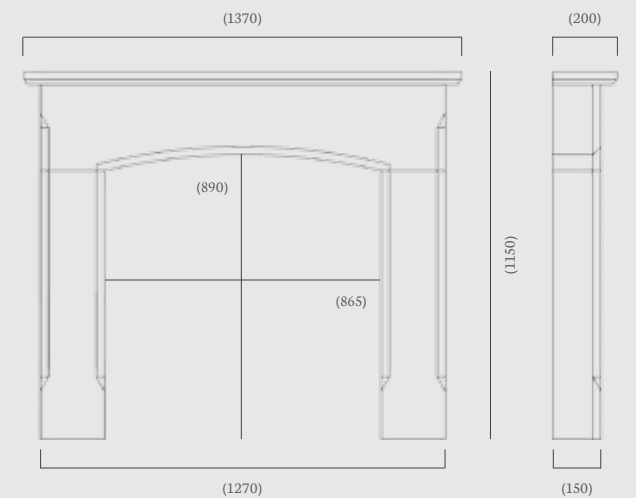

Bellingham 54"

(54" dimensions)

The Bellingham features a beautiful Roman arch header with a large fireplace opening, drawing your eye down to the roaring fire burning inside.

Pictured to the left in Corinthian Stone with a Pompeii brick chamber and Panamera Eco stove and above with the Riven Slate chamber and Sigma Eco stove.

Standard Rebate: 3"

Stocked in: Aegean Limestone, Corinthian Stone

Made to Measure: Aegean, Corinthian & Portuguese Limestone