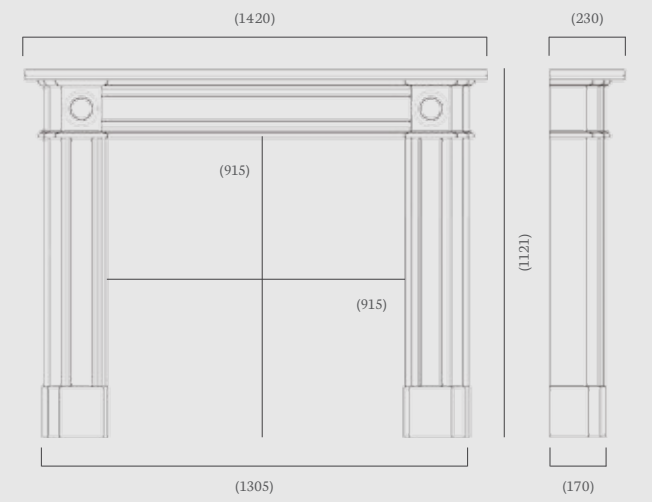

## Hogarth 56"

(56" dimensions)

A beautifully handcrafted Georgian period mantel with delicately fluted legs and matching footblocks.

The Hogarth makes a stunning statement in both our Aegean Limestone and Carrara Marble, pictured to the left with the Harlington full polished insert and above with the Provident highlight insert and Omega gas fire.

Standard Rebate: 3"

Stocked in: Aegean Limestone, Carrara Marble

Made to Measure: Not available

Aegean Limestone 54"

Lingwood 51" & 54" (51", 54" dimensions)

Crafted either from Corinthian Stone or Aegean Limestone, the Lingwood is one of our best selling mantels, perfectly proportioned with delicate fluted legs.