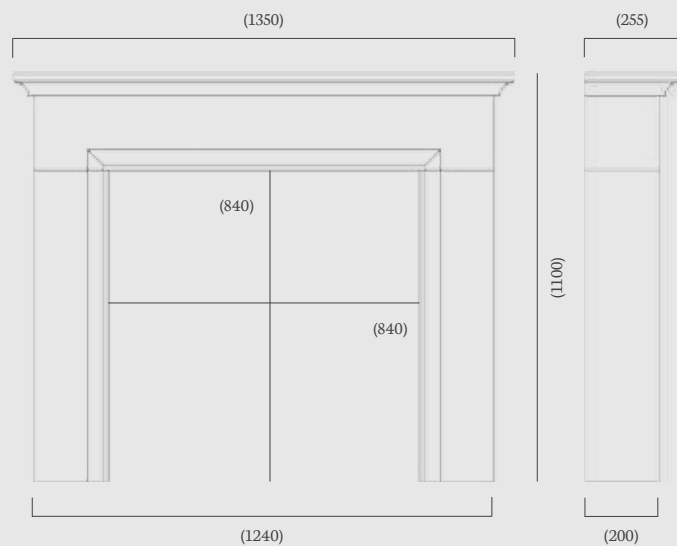

Overall Mantel Size: 1370 x 1140 mm

Mantel Opening: 890 x 915 mm

Shelf Depth: 190 mm

Standard Rebate: 3"

Stocked in: Aegean Limestone

Made to Measure: Aegean, Corinthian & Portuguese Limestone

(54" dimensions)

The Helston is pictured here with the Pompeii brick chamber, Bassington Eco Skirted multi fuel stove and a 54" x 15" honed granite, boxed and lipped hearth.

Overall Mantel Size: 1350 x 1100 mm

Mantel Opening: 840 x 840 mm

Shelf Depth: 255 mm

Standard Rebate: 1"

Stocked in: Corinthian Stone

Made to Measure: Corinthian, Aegean & Portuguese Limestone

(53" dimensions)

Aegean Limestone 51"

### Her sham 48", 51", 54" & 56"

(48", 51", 54", 56" dimensions)

One of our most popular mantels, the Her sham was inspired by the Victorian era and widely used in the 19th century.

Pictured here in a range of stones and marbles with a variety of interior options from our contemporary DL500 inset gas fire on the left to a traditional Wandsworth cast iron insert pictured above.