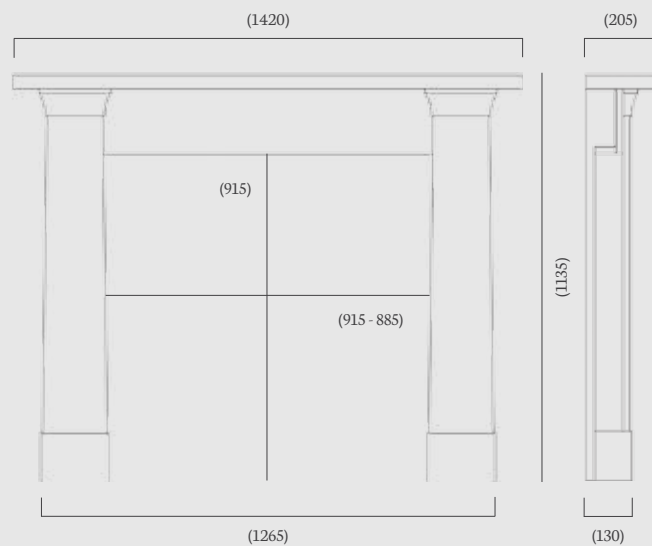

Overall Mantel Size: 1370 x 1140 mm

Mantel Opening: 890 x 915 mm

Shelf Depth: 190 mm

Standard Rebate: 3"

Stocked in: Aegean Limestone

Made to Measure: Aegean, Corinthian & Portuguese Limestone

(54" dimensions)

Overall Mantel Size: 1420 x 1135 mm

Mantel Opening: 915 x 915 - 885 mm

Shelf Depth: 205 mm

Standard Rebate: 1"

Stocked in: Aegean Limestone

Made to Measure: Aegean, Corinthian & Portuguese Limestone

(56" dimensions)