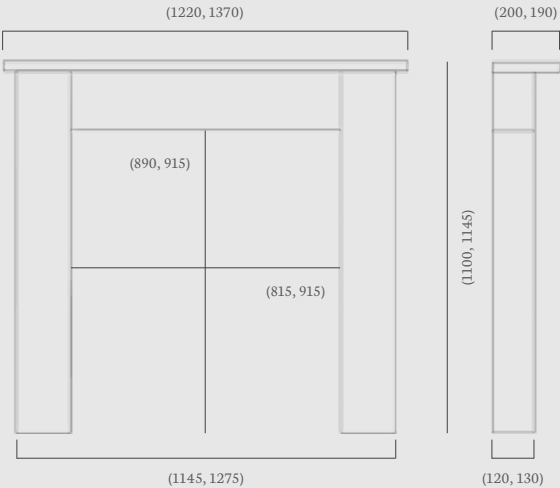

Appledore 48" & 54" (48", 54" dimensions)

A simple yet sophisticated design, the Appledore features an elegant curved top shelf which differentiates it from similar period mantels and gives it a more contemporary feel.

Pictured here in 54" Aegean Limestone with the Riven Slate chamber, Bassington Eco multi fuel stove and a 54" x 15" boxed and lipped, honed granite hearth.

- Standard Rebate: 1"
- .....
- Stocked in: Aegean Limestone
- .....
- Made to Measure: Aegean, Corinthian & Portuguese Limestone