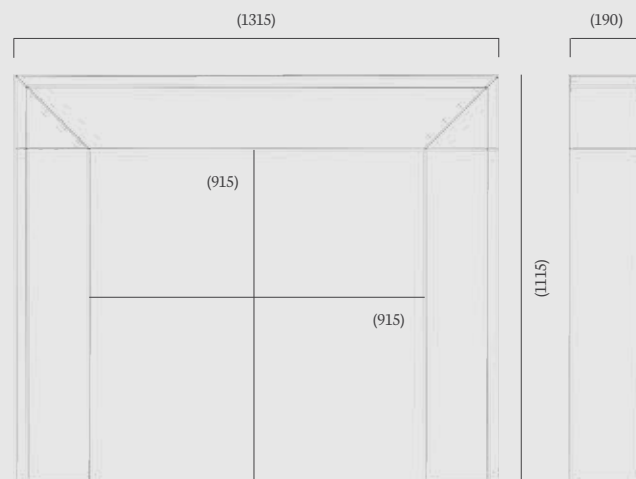

Mantel Opening: 915 x 915 mm

Shelf Depth: 225 mm

Standard Rebate: 1"

Stocked in: Aegean Limestone

Made to Measure: Not available

(59" dimensions)

Overall Mantel Size: 1420 x 1135 mm

Mantel Opening: 915 x 915 - 885 mm

Shelf Depth: 205 mm

Standard Rebate: 1"

Stocked in: Aegean Limestone

Made to Measure: Aegean, Corinthian & Portuguese Limestone

(56" dimensions)

Mantel Opening: 915 x 915 mm

Shelf Depth: 190 mm

Standard Rebate: 3"

Stocked in: Aegean Limestone

Made to Measure: Aegean, Corinthian & Portuguese Limestone

(52" dimensions)

Aegean Limestone

## Mentmore 44” (44” dimensions)

The Mentmore is a contemporary, small minimalistic “henge” style mantel perfect for those with smaller rooms and fireplace chambers.

Pictured to the left in Corinthian Stone with the DL400 and above in Aegean Limestone with the DL500, both with a contemporary black glass interior.