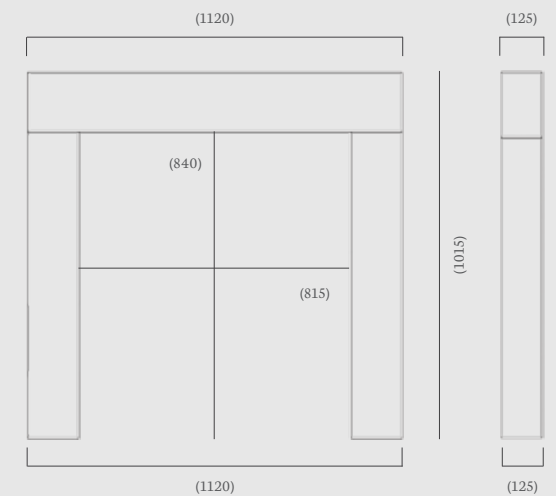

Mentmore 44” (44” dimensions)

The Mentmore is a contemporary, small minimalistic “henge” style mantel perfect for those with smaller rooms and fireplace chambers.

Pictured to the left in Corinthian Stone with the DL400 and above in Aegean Limestone with the DL500, both with a contemporary black glass interior.

Standard Rebate: 1”

Stocked in: Corinthian Stone, Aegean Limestone

Made to Measure: Corinthian, Aegean & Portuguese Limestone