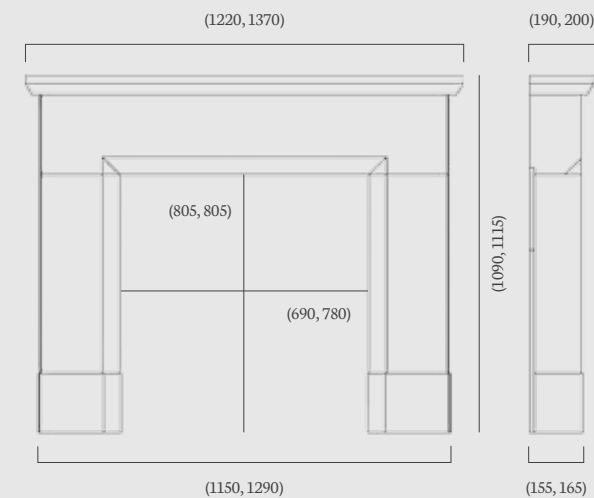

Parrona 48" & 54"

(48", 54" dimensions)

The Parrona is a sturdy, robust mantel that makes a big statement with its substantial shelf and footblocks and has been designed to suit our smaller, narrower stoves without losing its imposing features.

Pictured here in 48" with the Pompeii brick chamber, Essence 405 stove and a 48" x 15" slabbed, rustic farmhouse hearth.

Standard Rebate: 1"

Stocked in: Corinthian Stone, Portuguese Limestone

Made to Measure: Corinthian, Portuguese Limestone & Aegean