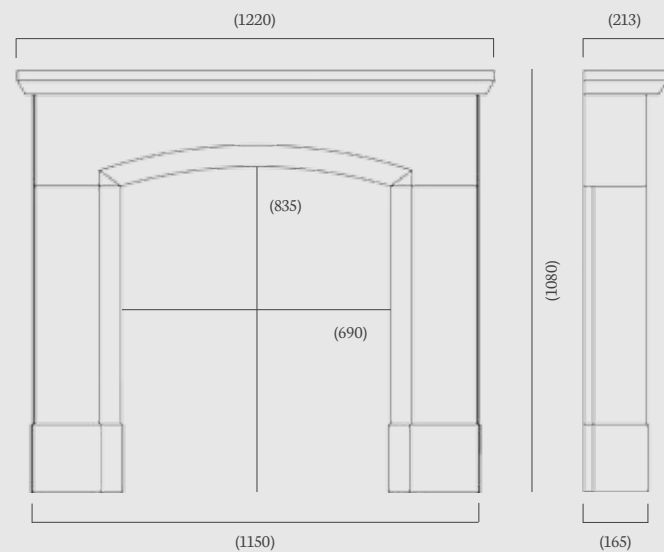

Overall Mantel Size: 1370 x 1140 mm

Mantel Opening: 890 x 915 mm

Shelf Depth: 190 mm

Standard Rebate: 3"

Stocked in: Aegean Limestone

Made to Measure: Aegean, Corinthian & Portuguese Limestone

(54" dimensions)

Overall Mantel Size: 1420 x 1135 mm

Mantel Opening: 915 x 915 - 885 mm

Shelf Depth: 205 mm

Standard Rebate: 1"

Stocked in: Aegean Limestone

Made to Measure: Aegean, Corinthian & Portuguese Limestone

(56" dimensions)

Pictured here with a reeded chamber, Imperial multi fuel stove and a 48" x 15" honed granite, boxed and lipped hearth, slabbed for use with solid fuel.

Overall Mantel Size: 1220 x 1080 mm

Mantel Opening: 835 x 690 mm

Shelf Depth: 213 mm

Standard Rebate: 1"

Stocked in: Corinthian Stone

Made to Measure: Corinthian, Aegean & Portuguese Limestone

(48" dimensions)