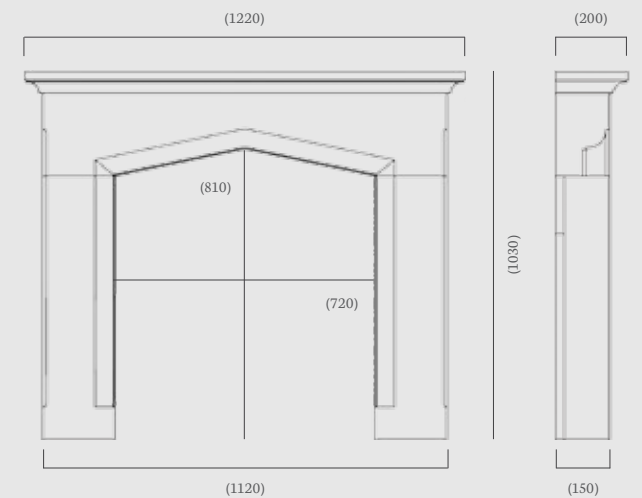

Swinford 48” (48” dimensions)

Our Swinford mantel comprises simple symmetrical lines to achieve a timeless shape that will complement your surrounding modern or period décor.

Pictured in Aegean Limestone with the Rustic brick chamber, Quadrical stove and a 48” x 15” honed granite, boxed and lipped hearth, slabbed for use with solid fuel.

Standard Rebates: 1” & 3”

Stocked in: Aegean Limestone, Portuguese Limestone

Made to Measure: Aegean, Portuguese Limestone & Corinthian