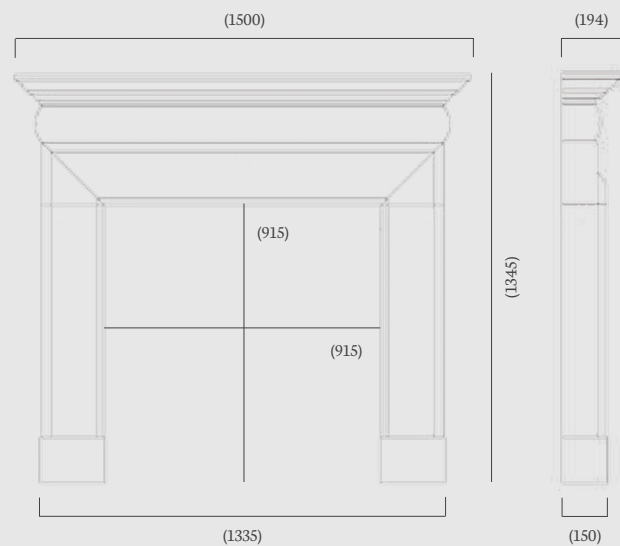

Pictured here with the Design Line 800 gas fire and Black Glass interior, polished granite slips and 59" x 15" polished granite, boxed and lipped hearth.

Overall Mantel Size: 1500 x 1345 mm

Mantel Opening: 915 x 915

Shelf Depth: 194 mm

Standard Rebate: 1"

Stocked in: Aegean Limestone

Made to Measure: Aegean, Corinthian & Portuguese Limestone

(59" dimensions)

Overall Mantel Size: 1370 x 1140 mm

Mantel Opening: 890 x 915 mm

Shelf Depth: 190 mm

Standard Rebate: 3"

Stocked in: Aegean Limestone

Made to Measure: Aegean, Corinthian & Portuguese Limestone

(54" dimensions)