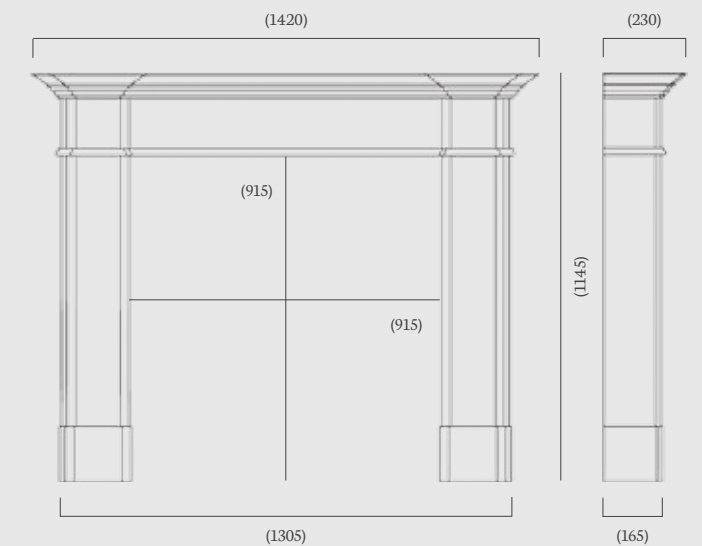

Overall Mantel Size: 1420 x 1145 mm

Mantel Opening: 915 x 915 mm

Shelf Depth: 230 mm

Standard Rebate: 3”

Stocked in: Aegean Limestone

Made to Measure: Aegean, Corinthian & Portuguese Limestone

(56” dimensions)

## Beaumont 59"

Inspired and designed from the Baroque period beginning around 1625. The Beaumont features simple incised framework to the jambs and fascia surmounted by a plain frieze and complex shelf, the Beaumont is a truly timeless mantel.