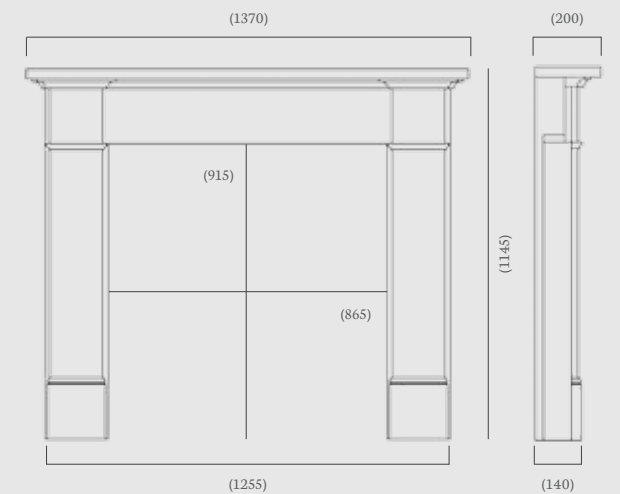

Mantel Opening: 915 x 915 mm

Shelf Depth: 225 mm

Standard Rebate: 1"

Stocked in: Aegean Limestone

Made to Measure: Aegean, Corinthian & Portuguese Limestone

(59" dimensions)

Carrara Marble

## Silsoe 54"

(54" dimensions)

A contemporary take on our popular Hershman mantel, the Silsoe combines modern detailing with a Victorian edge.

Available in Aegean Limestone and Carrara Marble, the Silsoe is pictured to the left with a black reeded fireboard chamber and Vega Edge 200SL Eco stove, and above with the black Harlington cast insert.

## Swinford 48” (48” dimensions)

Our Swinford mantel comprises simple symmetrical lines to achieve a timeless shape that will complement your surrounding modern or period décor.

Pictured in Aegean Limestone with the Rustic brick chamber, Quadrical stove and a 48” x 15” honed granite, boxed and lipped hearth, slabbed for use with solid fuel.