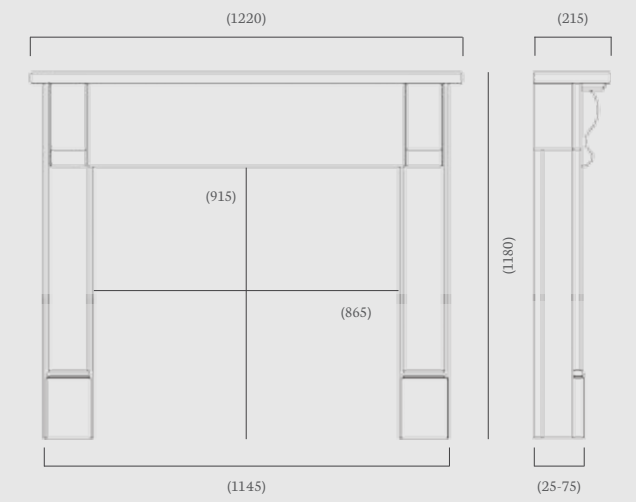

Wingfield 48"

(48" dimensions)

A simple and classic design, the Wingfield sits perfectly in a traditional home for a cosy and warm ambience.

Handcrafted in Britain, the Wingfield is pictured here with the Burcott black cast insert, Victorian Flock tiles with a decorative gas fire and 48" x 15" honed granite, boxed and lipped hearth.

Standard Rebate: Adjustable 1" to 3"

Stocked in: Antique Pine Timber

Made to Order: Available