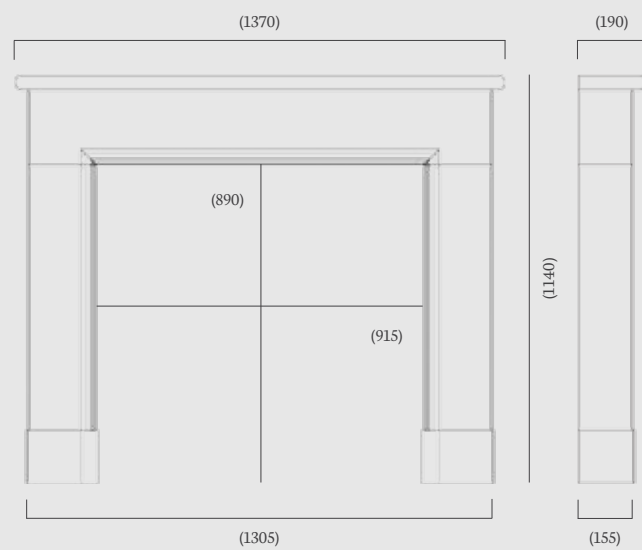

Mantel Opening: 840 x 795 mm

Shelf Depth: 245 mm

Standard Rebate: 1"

Stocked in: Corinthian Stone

Made to Measure: Corinthian, Aegean & Portuguese Limestone

(54" dimensions)

Overall Mantel Size: 1420 x 1145 mm

Mantel Opening: 915 x 915 mm

Shelf Depth: 230 mm

Standard Rebate: 3”

Stocked in: Aegean Limestone

Made to Measure: Aegean, Corinthian & Portuguese Limestone

(56” dimensions)

## Hanwell 54"

A contemporary, imposing mantel with a delicate rounded shelf profile and elegant solid footblocks. The Hanwell's rectangular feature blends perfectly here with the Oxford highlight fascia and Lectro inset electric fire and Mizar polished fireframe.

Overall Mantel Size: 1370 x 1140 mm

Mantel Opening: 890 x 915 mm

Shelf Depth: 190 mm

Standard Rebate: 3"

Stocked in: Aegean Limestone

Made to Measure: Aegean, Corinthian & Portuguese Limestone

(54" dimensions)