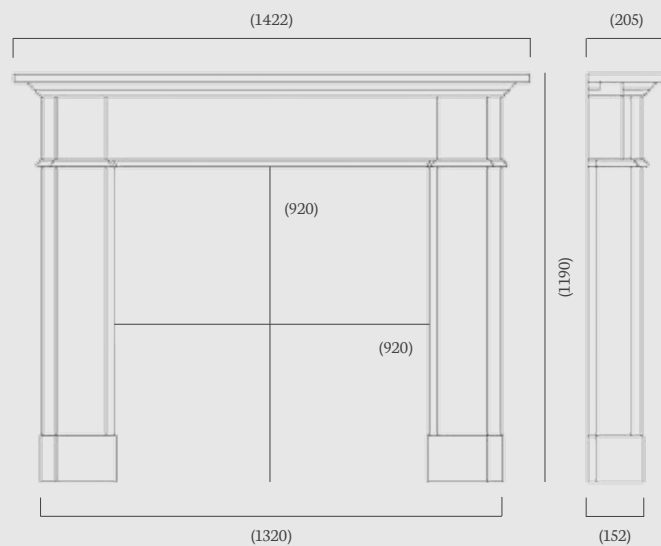

Overall Mantel Size: 1422 x 1190 mm

Mantel Opening: 920 x 920 mm

Shelf Depth: 205 mm

Standard Rebate: Adjustable 1" to 3"

Stocked in: Timber (colour matched to your requirements)

(56" dimensions)