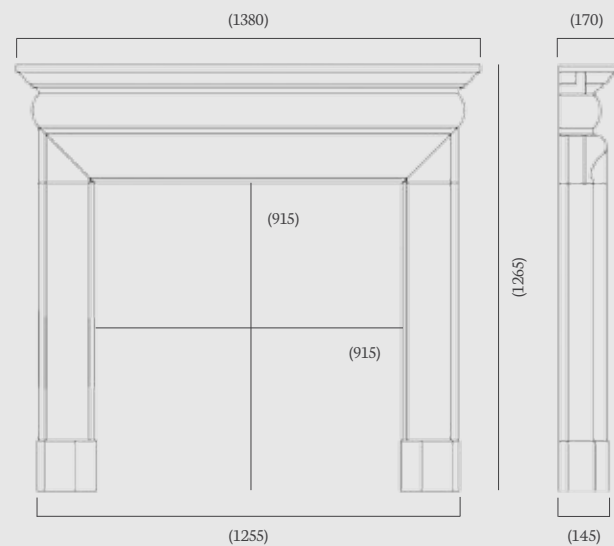

Overall Mantel Size: 1420 x 1135 mm

Mantel Opening: 915 x 915 - 885 mm

Shelf Depth: 205 mm

Standard Rebate: 1"

Stocked in: Aegean Limestone

Made to Measure: Aegean, Corinthian & Portuguese Limestone

(56" dimensions)

Pictured here in Aegean Limestone with polished granite slips, the stunning Design Line 800 gas fire with a Black Glass interior and a 54" x 15" polished granite, boxed and lipped hearth.

Overall Mantel Size: 1380 x 1265 mm

Mantel Opening: 915 x 915 mm

Shelf Depth: 170 mm

Standard Rebate: 3"

Stocked in: Aegean Limestone

Made to Measure: Aegean, Corinthian & Portuguese Limestone

(54" dimensions)

## Nuffield 56"

(56" dimensions)

This Victorian period mantel design boasts beautifully handcrafted elaborate corbels as its defining feature.

The Nuffield is available in Aegean Limestone, Carrara Marble and Liberty White, a versatile mantel that complements a range of different interior options as pictured here from a log burner to a cast iron arch and contemporary gas fire.