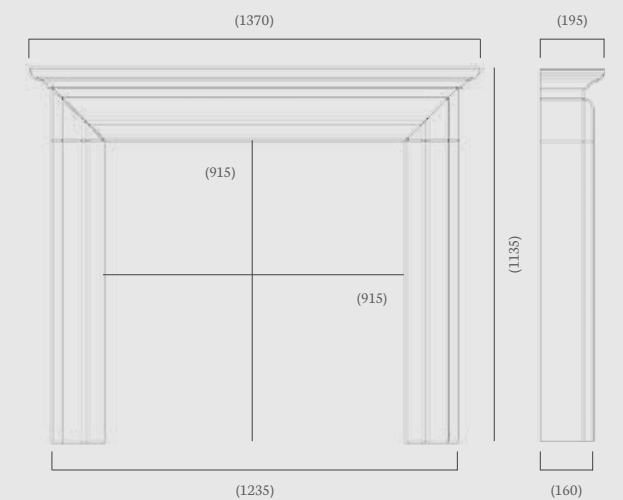

Colby 54"

(54" dimensions)

The Colby 54", a beautifully classic mantel, elegantly crafted to flaunt simple, ultra-clean lines without being overtly minimal.

Pictured here with polished granite slips, black reeded fireboard chamber, Coral firebasket and a 54" x 15" polished granite hearth, slabbed for solid fuel.

Standard Rebate: 3"

Stocked in: Aegean Limestone

Made to Measure: Aegean, Corinthian & Portuguese Limestone