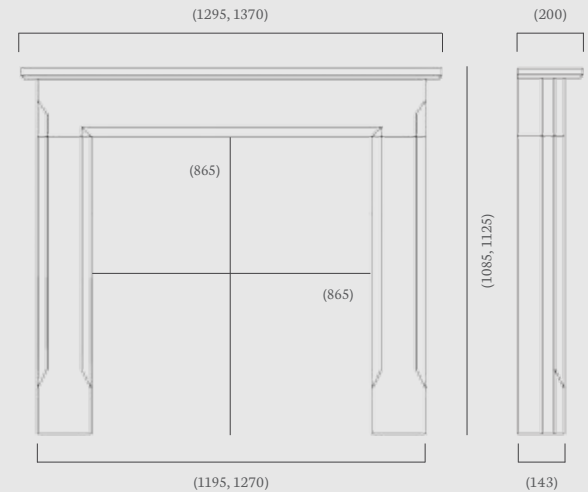

Lingwood 51" & 54" (51", 54" dimensions)

Crafted either from Corinthian Stone or Aegean Limestone, the Lingwood is one of our best selling mantels, perfectly proportioned with delicate fluted legs.

Pictured to the left with a Rusty Slate chamber and Bassington Eco Stove and above with polished granite slips and the Design Line 500 inset gas fire with a brick interior.

- Standard Rebate: 3"
- Stocked in: Corinthian Stone, Aegean Limestone
- Made to Measure: Corinthian, Aegean & Portuguese Limestone