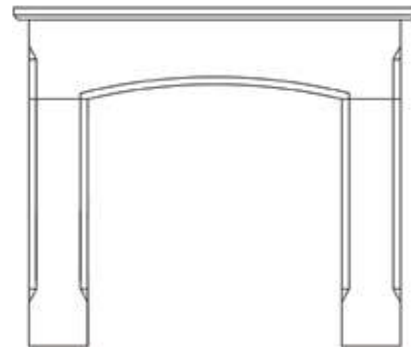

BELLINGHAM 54"