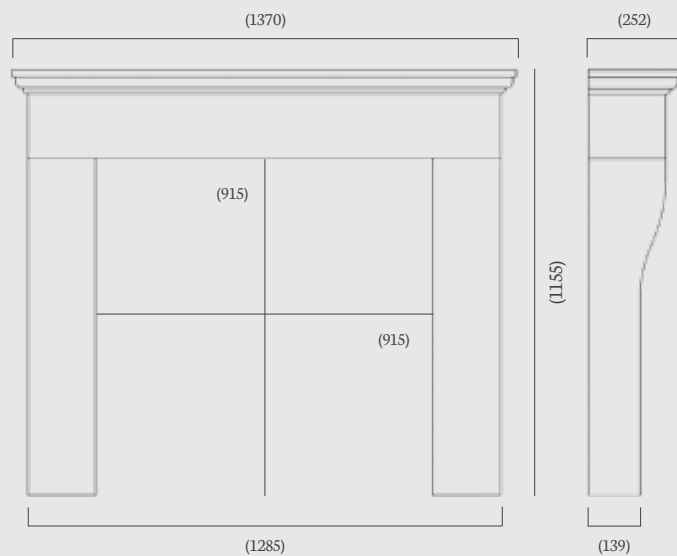

Mantel Opening: 915 x 915 mm

Shelf Depth: 252 mm

Standard Rebate: 1"

Stocked in: Corinthian Stone

Made to Measure: Corinthian, Aegean & Portuguese Limestone

(54" dimensions)

## Hampton 59"

Delivering a blissful balance of simplicity and elegance, the Hampton takes inspiration from the Queen Anne period with its lavish curves and neat lines. A beautifully classic mantel featuring a generously proportioned bolection with a 59" shelf width and plain foot blocks. The Hampton is perfect for those with larger rooms and chimney breasts.