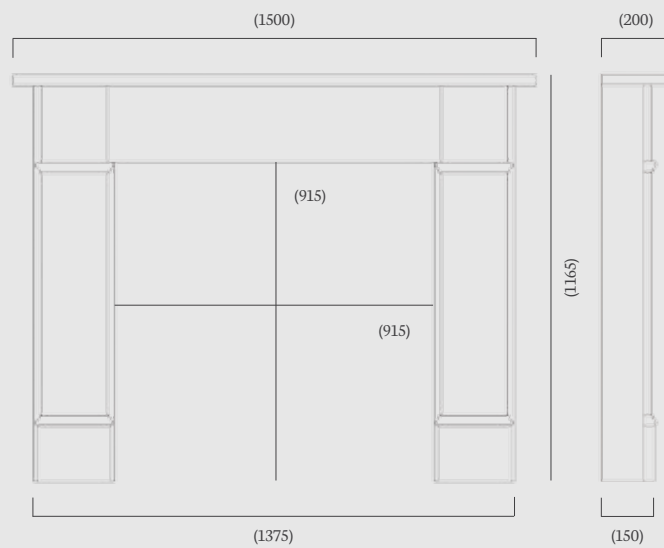

Mantel Opening: 915 x 915 mm

Shelf Depth: 200 mm

Standard Rebate: 1"

Stocked in: Aegean Limestone

Made to Measure: Aegean, Corinthian & Portuguese Limestone

(59" dimensions)