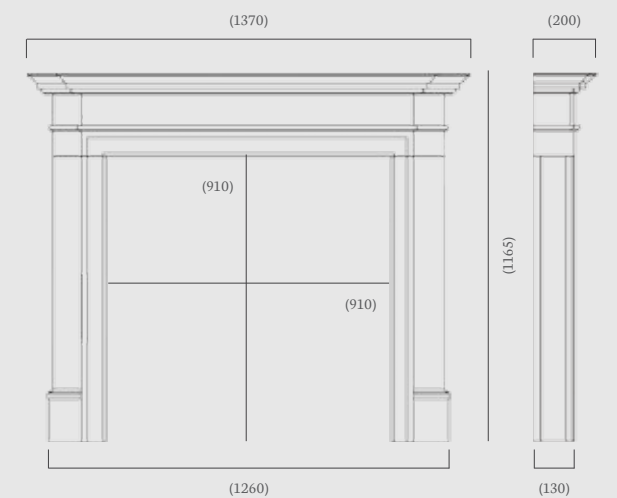

## Swinford 48” (48” dimensions)

Our Swinford mantel comprises simple symmetrical lines to achieve a timeless shape that will complement your surrounding modern or period décor.

Pictured in Aegean Limestone with the Rustic brick chamber, Quadrical stove and a 48” x 15” honed granite, boxed and lipped hearth, slabbed for use with solid fuel.

## Washington 54"

(54" dimensions)

A classical and complex design influenced by the early Georgian period, the Washington will provide charm, elegance and character to your living room.

Versatile to complement an array of interior options from multi fuel firebaskets to gas fire insets as pictured here in Liberty White, Carrara Marble and Aegean Limestone.

Standard Rebate: 3"

Stocked in: Liberty White, Carrara Marble, Aegean Limestone

Made to Measure: Aegean, Corinthian & Portuguese Limestone

Carrara Marble

Aegean Limestone (Also available in 56")