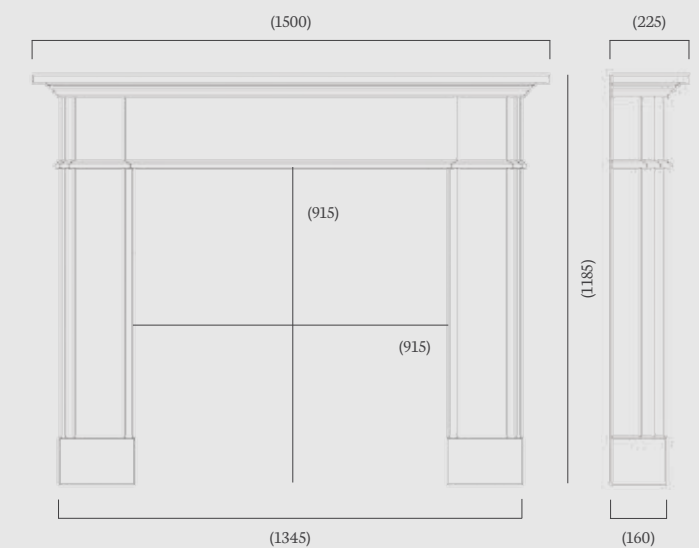

Mantel Opening: 915 x 915 mm

Shelf Depth: 225 mm

Standard Rebate: 1"

Stocked in: Aegean Limestone

Made to Measure: Aegean, Corinthian & Portuguese Limestone

(59" dimensions)

Carrara Marble

## Silsoe 54"

(54" dimensions)

A contemporary take on our popular Hershman mantel, the Silsoe combines modern detailing with a Victorian edge.

Available in Aegean Limestone and Carrara Marble, the Silsoe is pictured to the left with a black reeded fireboard chamber and Vega Edge 200SL Eco stove, and above with the black Harlington cast insert.